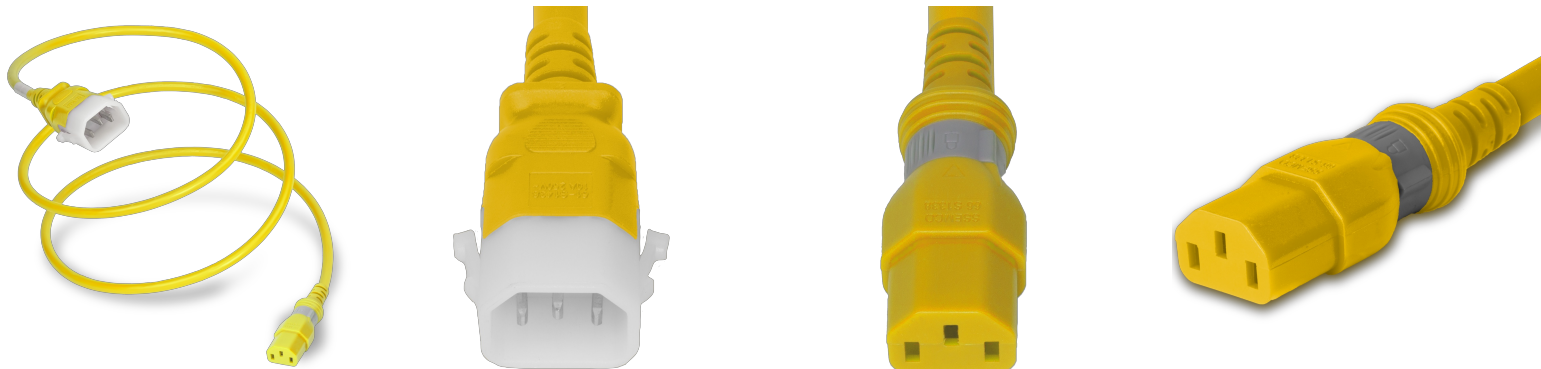

DL1413-H-060-YEL

P-Lock C14 to S-Lock C13, 14 AWG SJT, 15A/250V, 5FT Yellow Dual-Lock Power Cord

SPECIFICATIONS

Attribute	Value
Product Weight	~0.5 lbs.
Shipping Volume	~50 in ³
Color	Yellow

COUNTRIES OF APPLICATION