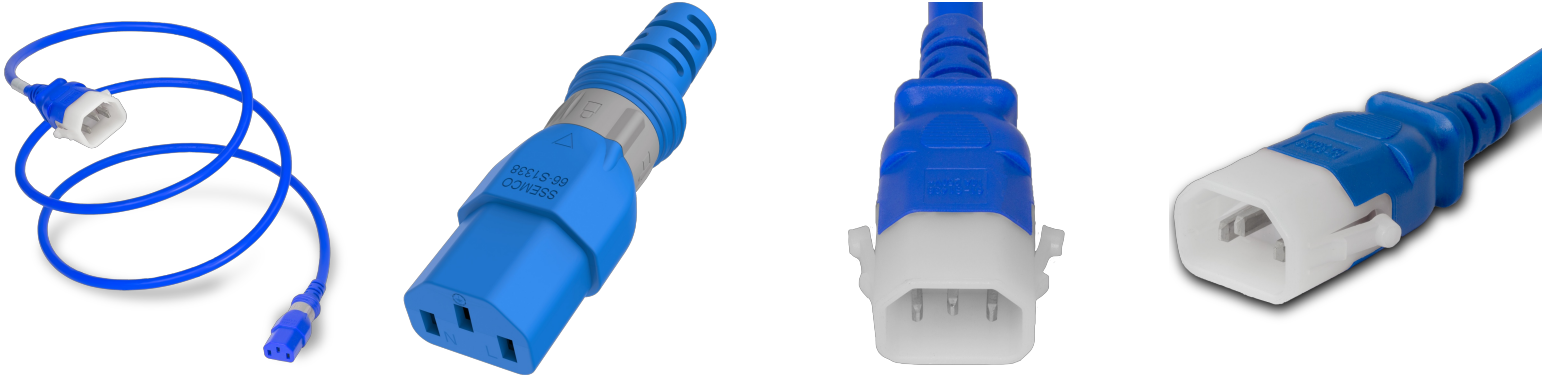

DL1413-F-096-BLU

Dual-Lock C14 to C13, 10A 250V, 18/3 SVT, 8FT Blue Power Cord

SPECIFICATIONS

Attribute	Value
Product Weight	~0.45 lbs.
Shipping Volume	~45 in ³
Plug (Male)	IEC 60320 C14 Locking (P-Lock)
Connector (Female)	IEC 60320 C13 S-Lock (Universal Locking)
Cordage	18awg-3c SVT
Current (Amps)	10 Amps
Voltage (Volts)	250 volts
Color	Blue
Approvals	UL , cUL
Length	8 Feet

COUNTRIES OF APPLICATION

COUNTRY	RELEVANT APPROVAL	COUNTRY	RELEVANT APPROVAL
United States	UL	Mexico	UL
Canada	cUL		

United States : East

+1 860-763-2100

sales@worldcordsets.com

210 Moody Road, Enfield, CT, 06082