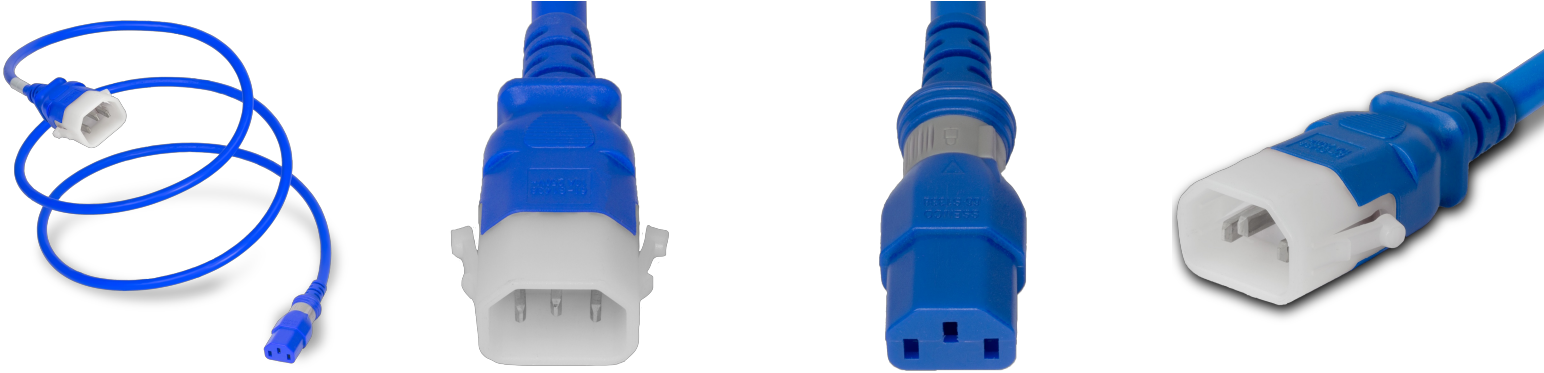

DL1413-F-096-BLU

8FT Blue Dual Lock IEC320 C14 Secure-Locking to IEC320 C13 Universal Locking 10A 250V

SPECIFICATIONS

Attribute	Value
Product Weight	~0.45 lbs.
Shipping Volume	~45 in ³
Plug (Male)	IEC 60320 C14 Locking (P-Lock)
Connector (Female)	IEC 60320 C13 S-Lock (Universal Locking)
Cordage	18awg-3c SVT
Current (Amps)	10 Amps
Voltage (Volts)	250 volts
Color	Blue
Approvals	UL , cUL
Length	8 Feet

COUNTRIES OF APPLICATION

COUNTRY	RELEVANT APPROVAL	COUNTRY	RELEVANT APPROVAL
United States	UL	Mexico	UL
Canada	cUL		

United States : East

+1 860-763-2100

sales@worldcordsets.com

210 Moody Road, Enfield, CT, 06082