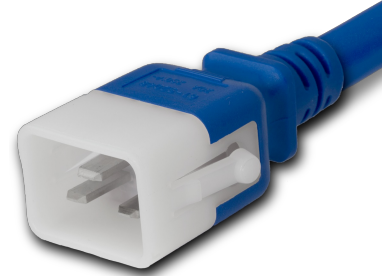

**DL2019-J-120-BLU**

P-Lock C20 to S-Lock C19, 12 AWG SJT, 20A/250V, 10FT Blue Power Cord

**SPECIFICATIONS**

Attribute	Value
Product Weight	~1.6 lbs.
Shipping Volume	~160 in <sup>3</sup>
Plug (Male)	IEC 60320 C20 Locking (P-Lock)
Connector (Female)	IEC 60320 C19 S-Lock (Universal Locking)
Cordage	12awg-3c SJT
Length	10 Feet
Color	Blue