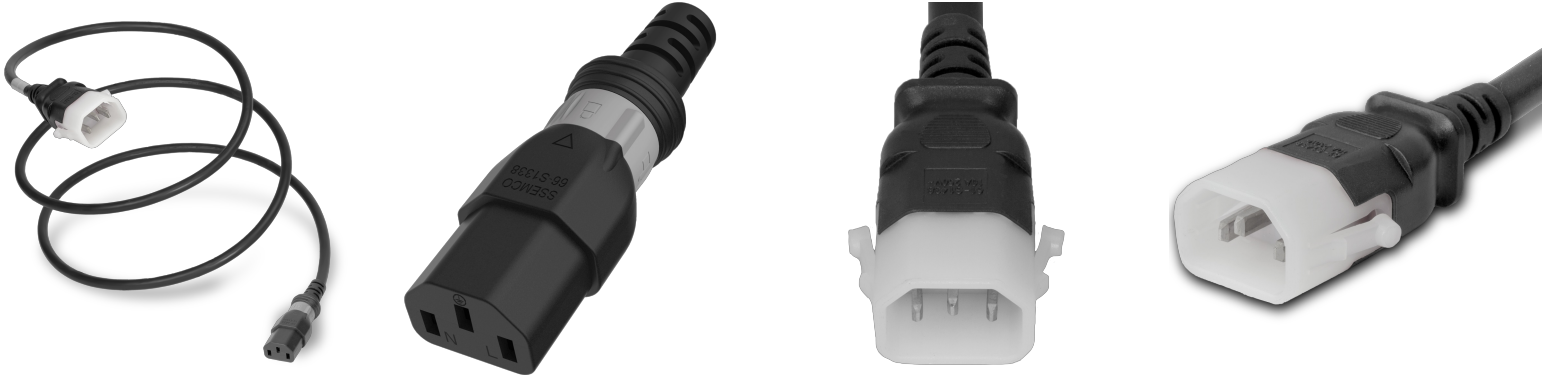

DL1413-F-024

Dual-Lock C14 to C13, 18/3 SVT, 10A 250V, 2FT Black Power Cord

SPECIFICATIONS

Attribute	Value
Product Weight	~0.2 lbs.
Shipping Volume	~20 in ³
Plug (Male)	IEC 60320 C14 Locking (P-Lock)
Connector (Female)	IEC 60320 C13 S-Lock (Universal Locking)
Length	2 Feet
Current (Amps)	10 Amps
Color	Black
Cordage	18awg-3c SJT , 18awg-3c SVT
Approvals	UL , cUL

COUNTRIES OF APPLICATION

COUNTRY	RELEVANT APPROVAL	COUNTRY	RELEVANT APPROVAL
United States	 UL	Mexico	 UL
Canada	 cUL		

United States : East

+1 860-763-2100

sales@worldcordsets.com

210 Moody Road, Enfield, CT, 06082