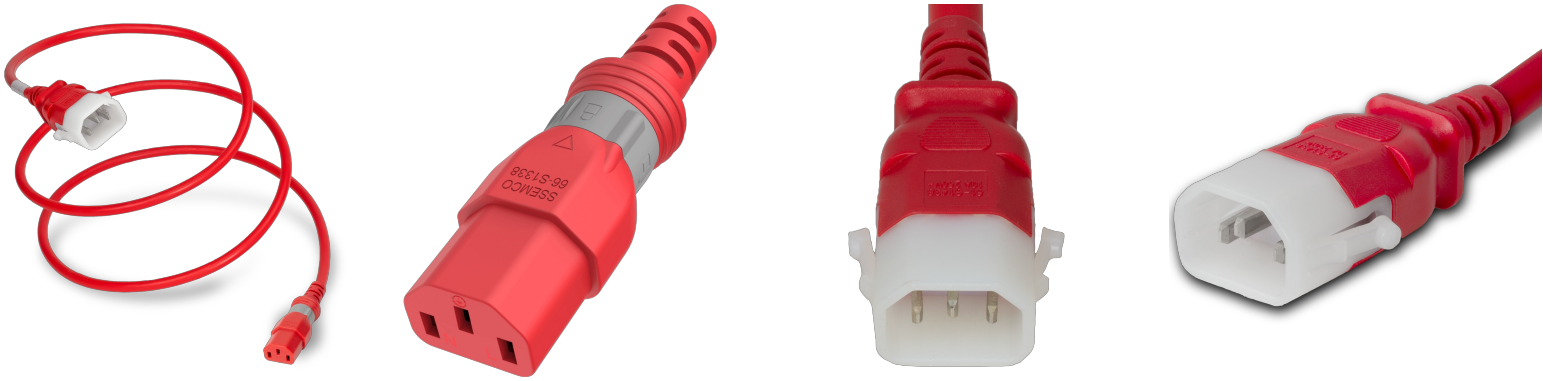

**DL1413-F-024-RED**

Dual-Locking C14/C13, 10A 250V, 18AWG SVT, 2FT, RED

**SPECIFICATIONS**

Attribute	Value
Product Weight	~0.2 lbs.
Shipping Volume	~20 in <sup>3</sup>
Color	Red
Plug (Male)	IEC 60320 C14 Locking (P-Lock)
Connector (Female)	IEC 60320 C13 S-Lock (Universal Locking) , IEC 60320 C13 S-Lock (Universal Locking)
Cordage	18awg-3c SJT , 18awg-3c SVT
Length	2 Feet
Current (Amps)	10 Amps
Voltage (Volts)	250 volts
Jacket Type	SVT
Approvals	UL , cUL