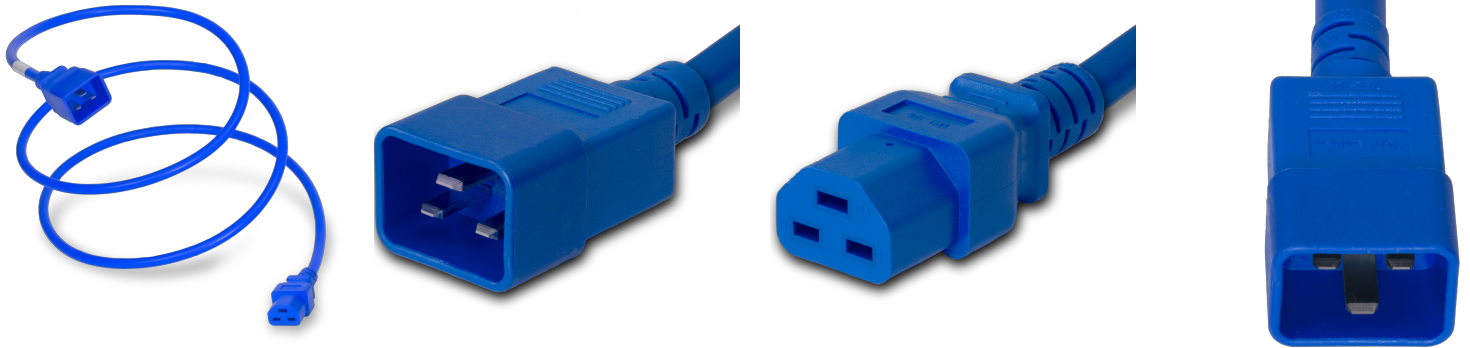

**2021-J-096-BLU**

8FT Blue High Temp IEC320 C20 to IEC320 C21 20A 250V

**SPECIFICATIONS**

Attribute	Value
Product Weight	~1.29 lbs.
Shipping Volume	~105 in <sup>3</sup>
Plug (Male)	IEC 60320 C20
Connector (Female)	IEC 60320 C21
Current (Amps)	20 Amps
Voltage (Volts)	250 volts
Cordage	12awg-3c SJT
Color	Blue
Length	8 Feet
Approvals	UL
Certifications	RoHS , REACH

**COUNTRIES OF APPLICATION**

COUNTRY	RELEVANT APPROVAL	COUNTRY	RELEVANT APPROVAL
United States	 UL	Mexico	 UL

**United States : East**

+1 860-763-2100

sales@worldcordsets.com

210 Moody Road, Enfield, CT, 06082