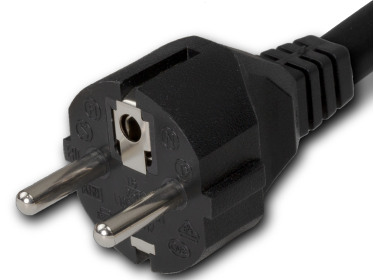

**TAA-FC13-01098**

2.5m European Schuko CEE7/7 to C13 10A 250V 1mm<sup>2</sup> H05VV-F TAA Power Cord, VDE ENEC

**SPECIFICATIONS**

Attribute	Value
Product Weight	~0.6 lbs.
Shipping Volume	~80 in <sup>3</sup>
Plug (Male)	European Schuko CEE7/7 - Straight
Connector (Female)	IEC 60320 C13
Cordage	1.0mm <sup>2</sup> -3c H05VV-F
Length	2.5 meters
Current (Amps)	10 Amps
Voltage (Volts)	250 volts
Color	Black
Approvals	OVE , VDE , DEMKO , NEMKO , KEMA