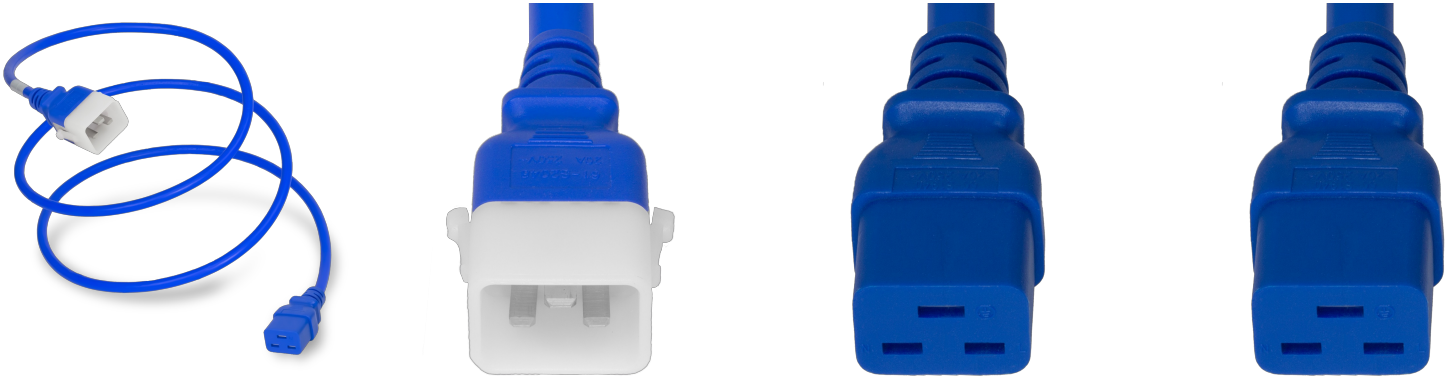

Z0R19-J-144-BLU

P-Lock C20 to C19, 12 AWG SJT, 20A/250V, 12FT Blue Power Cord

SPECIFICATIONS

Attribute	Value
Product Weight	~1.9 lbs.
Shipping Volume	~170 in ³
Color	Blue
Length	12 Feet
Plug (Male)	IEC 60320 C20 Locking (P-Lock)
Connector (Female)	IEC 60320 C19
Cordage	12awg-3c SJT