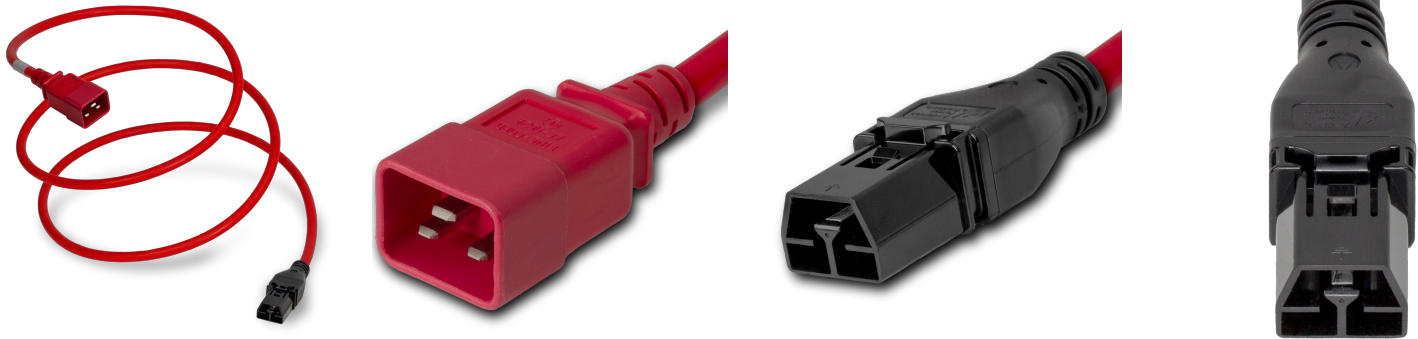

**20SAFD-H-120-RED**

C20 to Saf-D-Grid 400, 14/3 SJT, 15A 250V, 10FT/3M Red Power Cord

**SPECIFICATIONS**

Attribute	Value
Product Weight	~1.2 lbs.
Shipping Volume	~100 in <sup>3</sup>
Length	3.0 meters
Plug (Male)	IEC 60320 C20
Color	Red
Cordage	14awg-3c SJT
Connector (Female)	Saf-D-Grid 400V (Connector)
Approvals	UL

**COUNTRIES OF APPLICATION**

COUNTRY	RELEVANT APPROVAL	COUNTRY	RELEVANT APPROVAL
United States	 UL	Mexico	 UL

**United States : East**

+1 860-763-2100

sales@worldcordsets.com

210 Moody Road, Enfield, CT, 06082