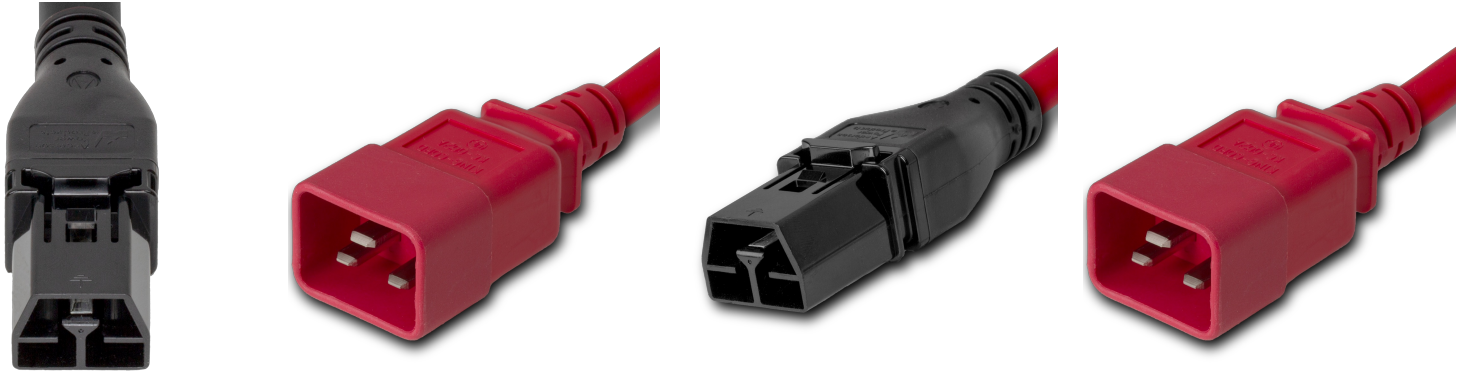

**20SAFD-H-120-RED**

C20 to Saf-D-Grid 400, 14/3 SJT, 15A 250V, 10FT/3M Red Power Cord

**SPECIFICATIONS**

| Attribute          | Value                       |
|--------------------|-----------------------------|
| Product Weight     | ~1.2 lbs.                   |
| Shipping Volume    | ~100 in <sup>3</sup>        |
| Length             | 3.0 meters                  |
| Plug (Male)        | IEC 60320 C20               |
| Color              | Red                         |
| Cordage            | 14awg-3c SJT                |
| Connector (Female) | Saf-D-Grid 400V (Connector) |
| Approvals          | UL                          |