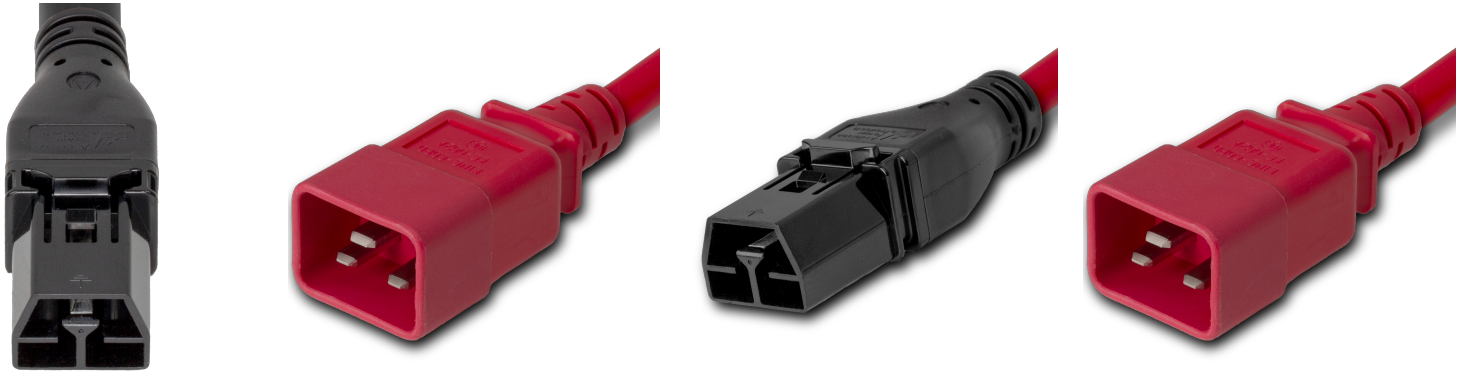

20SAFD-H-079-RED

C20 to Saf-D-Grid 400, 14/3 SJT, 15A 250V, 2M Red Power Cord

SPECIFICATIONS

Attribute	Value
Product Weight	~0.87 lbs.
Shipping Volume	~70 in ³
Length	2.0 meters
Cordage	14awg-3c SJT
Plug (Male)	Saf-D-Grid 400V
Connector (Female)	Saf-D-Grid 400V (Connector)
Color	Red