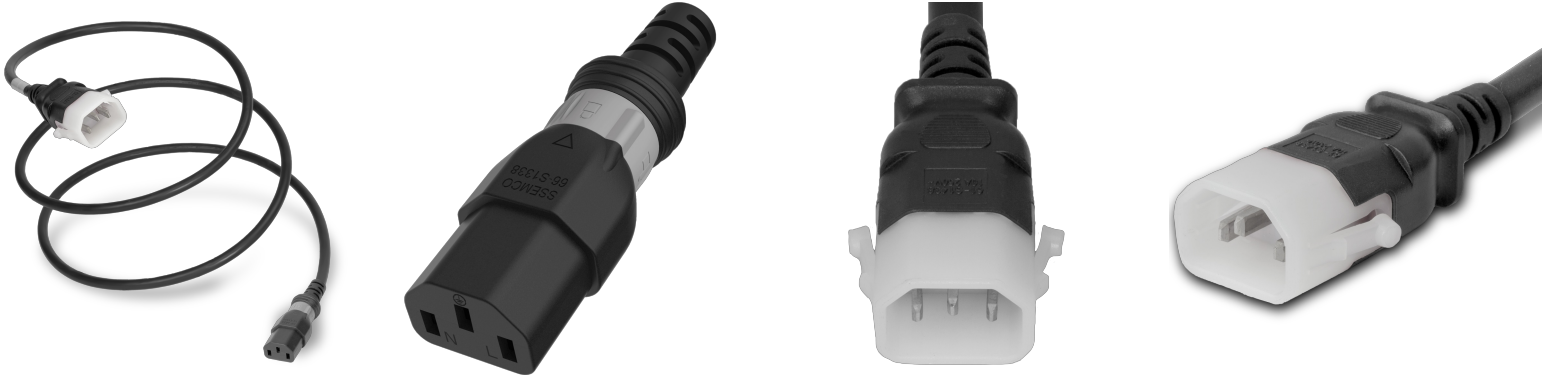

**DL1413-H-120**

Dual-Lock C14 to C13, 15A 250V, 14/3 SJT, 10FT Black Power Cord

**SPECIFICATIONS**

Attribute	Value
Product Weight	~1.1 lbs.
Shipping Volume	~110 in <sup>3</sup>
Plug (Male)	IEC 60320 C14 Locking (P-Lock)
Connector (Female)	IEC 60320 C13 S-Lock (Universal Locking)
Cordage	14awg-3c SJT
Current (Amps)	15 Amps
Length	10 Feet
Color	Black
Jacket Type	SJT
Approvals	UL , cUL
Certifications	RoHS , REACH
Voltage (Volts)	250 volts

**COUNTRIES OF APPLICATION**

COUNTRY	RELEVANT APPROVAL	COUNTRY	RELEVANT APPROVAL
United States	UL	Mexico	UL
Canada	cUL		

**United States : East**

+1 860-763-2100

sales@worldcordsets.com

210 Moody Road, Enfield, CT, 06082