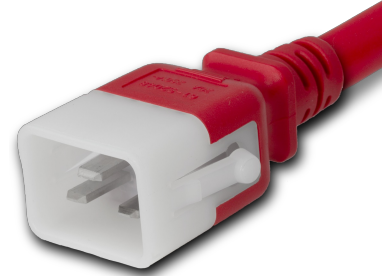

**DL2019-J-180-RED**

P-Lock C20 to S-Lock C19, 12 AWG SJT, 20A/250V, 15FT Red Power Cord

**SPECIFICATIONS**

Attribute	Value
Product Weight	~2.39 lbs.
Shipping Volume	~239 in <sup>3</sup>
Length	15 Feet
Color	Red
Plug (Male)	IEC 60320 C20 Locking (P-Lock)
Connector (Female)	IEC 60320 C19 S-Lock (Universal Locking)
Current (Amps)	20 Amps
Voltage (Volts)	250 volts