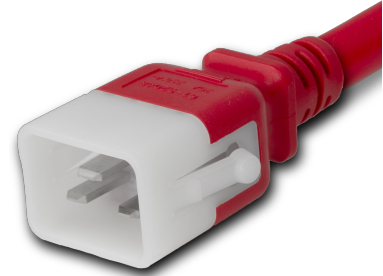

**DL2019-J-144-RED**

P-Lock C20 to S-Lock C19, 12 AWG SJT, 20A/250V, 12FT Red Power Cord

**SPECIFICATIONS**

Attribute	Value
Product Weight	~1.9 lbs.
Shipping Volume	~190 in <sup>3</sup>
Length	12 Feet
Color	Red
Plug (Male)	IEC 60320 C20 Locking (P-Lock)
Connector (Female)	IEC 60320 C19 S-Lock (Universal Locking)
Current (Amps)	20 Amps
Voltage (Volts)	250 volts
Cordage	12awg-3c SJT