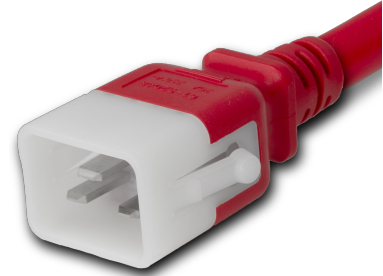

DL2019-J-120-RED

10FT Red Dual Lock IEC320 C20 Secure-Locking to IEC320 C19 Universal Locking 20A 250V

SPECIFICATIONS

Attribute	Value
Product Weight	~1.6 lbs.
Shipping Volume	~160 in ³
Length	10 Feet
Color	Red
Plug (Male)	IEC 60320 C20 Locking (P-Lock)
Connector (Female)	IEC 60320 C19 S-Lock (Universal Locking)
Current (Amps)	20 Amps
Voltage (Volts)	250 volts