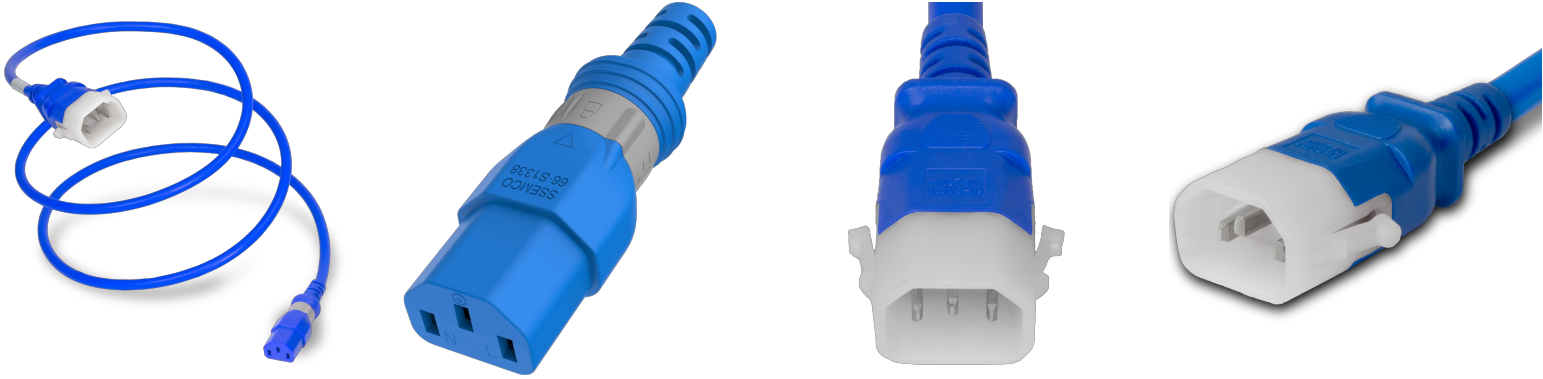

DL1413-F-120-BLU

Dual-Locking C14/C13, 10A 250V, 10FT Blue

SPECIFICATIONS

Attribute	Value
Product Weight	~0.53 lbs.
Shipping Volume	~50 in ³
Plug (Male)	IEC 60320 C14 Locking (P-Lock)
Connector (Female)	IEC 60320 C13 S-Lock (Universal Locking)
Cordage	18awg-3c SVT
Current (Amps)	10 Amps
Voltage (Volts)	250 volts
Color	Blue
Approvals	UL , cUL
Length	10 Feet

COUNTRIES OF APPLICATION

COUNTRY	RELEVANT APPROVAL	COUNTRY	RELEVANT APPROVAL
United States	UL	Mexico	UL
Canada	cUL		

United States : East

+1 860-763-2100

sales@worldcordsets.com

210 Moody Road, Enfield, CT, 06082