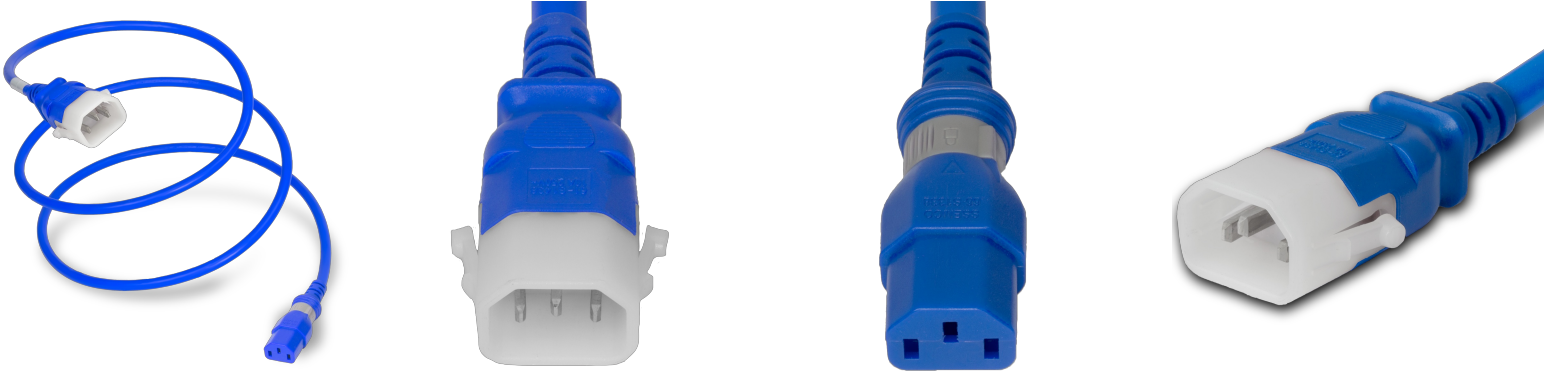

**DL1413-F-120-BLU**

10FT Blue Dual Lock IEC320 C14 Secure-Locking to IEC320 C13 Universal Locking 10A 250V

**SPECIFICATIONS**

Attribute	Value
Product Weight	~0.53 lbs.
Shipping Volume	~50 in <sup>3</sup>
Plug (Male)	IEC 60320 C14 Locking (P-Lock)
Connector (Female)	IEC 60320 C13 S-Lock (Universal Locking)
Cordage	18awg-3c SVT
Current (Amps)	10 Amps
Voltage (Volts)	250 volts
Color	Blue
Approvals	UL , cUL
Length	10 Feet

**COUNTRIES OF APPLICATION**

COUNTRY	RELEVANT APPROVAL	COUNTRY	RELEVANT APPROVAL
United States	UL	Mexico	UL
Canada	cUL		

**United States : East**

+1 860-763-2100

sales@worldcordsets.com

210 Moody Road, Enfield, CT, 06082