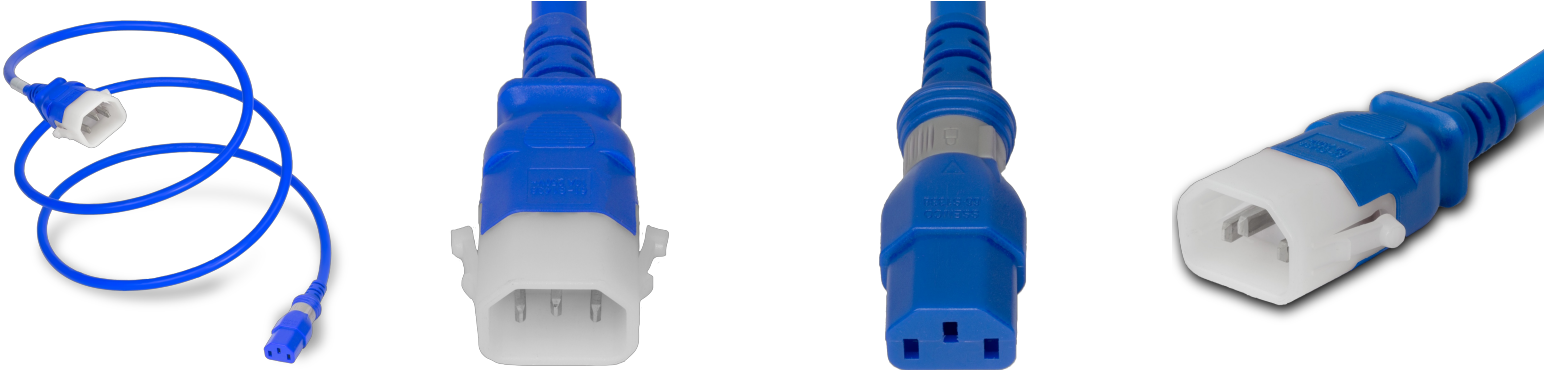

DL1413-H-120-BLU

P-Lock C14 to S-Lock C13, 14 AWG SJT, 15A/250V, 10FT Blue Dual-Lock Power Cord

SPECIFICATIONS

Attribute	Value
Product Weight	~1.1 lbs.
Shipping Volume	~110 in ³
Connector (Female)	IEC 60320 C13 S-Lock (Universal Locking)
Plug (Male)	IEC 60320 C14 Locking (P-Lock)
Voltage (Volts)	250 volts
Color	Blue
Cordage	14awg-3c SJT
Current (Amps)	15 Amps
Length	10 Feet
Approvals	UL , cUL
Certifications	RoHS , REACH

COUNTRIES OF APPLICATION

COUNTRY	RELEVANT APPROVAL	COUNTRY	RELEVANT APPROVAL
United States	UL	Mexico	UL
Canada	cUL		

United States : East

+1 860-763-2100

sales@worldcordsets.com

210 Moody Road, Enfield, CT, 06082