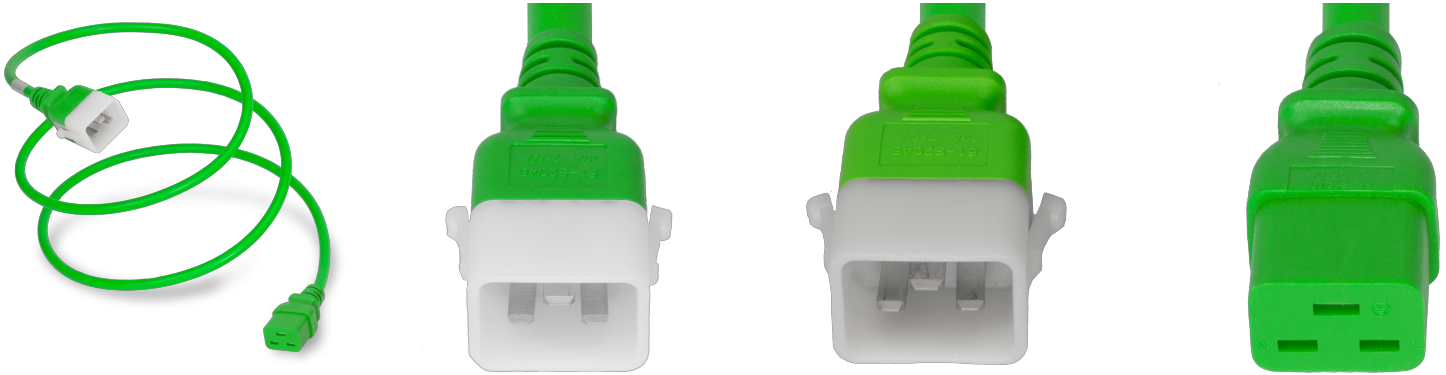

20K19-J-060-GRN

P-Lock C20 to C19, 12 AWG SJT, 20A/250V, 5FT Green Power Cord

SPECIFICATIONS

Attribute	Value
Product Weight	~0.9 lbs.
Shipping Volume	~40 in ³
Cordage	12awg-3c SJT
Plug (Male)	IEC 60320 C20 Locking (P-Lock)
Connector (Female)	IEC 60320 C19
Length	5 Feet
Color	Green