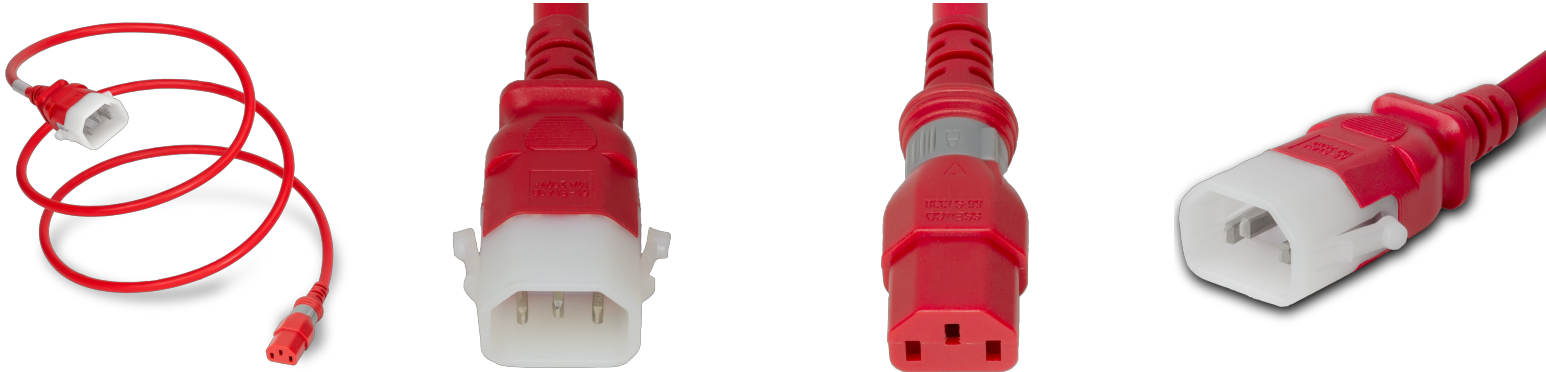

DL1413-H-096-RED

P-Lock C14 to S-Lock C13, 14 AWG SJT, 15A/250V, 8FT Red Dual-Lock Power Cord

SPECIFICATIONS

Attribute	Value
Product Weight	~0.9 lbs.
Shipping Volume	~90 in ³
Plug (Male)	IEC 60320 C14 Locking (P-Lock)
Connector (Female)	IEC 60320 C13 S-Lock (Universal Locking)
Cordage	14awg-3c SJT
Current (Amps)	15 Amps
Voltage (Volts)	250 volts
Approvals	UL
Length	8 Feet
Color	Red

COUNTRIES OF APPLICATION

COUNTRY	RELEVANT APPROVAL	COUNTRY	RELEVANT APPROVAL
United States	UL	Mexico	UL

United States : East

+1 860-763-2100

sales@worldcordsets.com

210 Moody Road, Enfield, CT, 06082