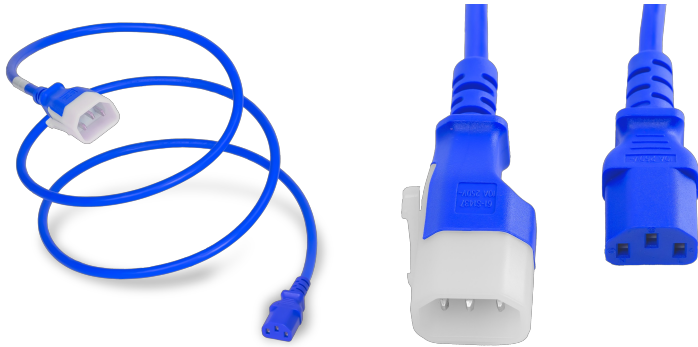

**674130-940162**

1.5FT Blue P-Lite Lock IEC320 C14 Locking to IEC320 C13 10A 250V

**SPECIFICATIONS**

Attribute	Value
Product Weight	~0.17 lbs.
Shipping Volume	~17 in <sup>3</sup>
Plug (Male)	P-Lite C14
Connector (Female)	IEC 60320 C13
Current (Amps)	10 Amps
Voltage (Volts)	250 volts
Color	Blue
Length	1.5 Feet
Approvals	UL