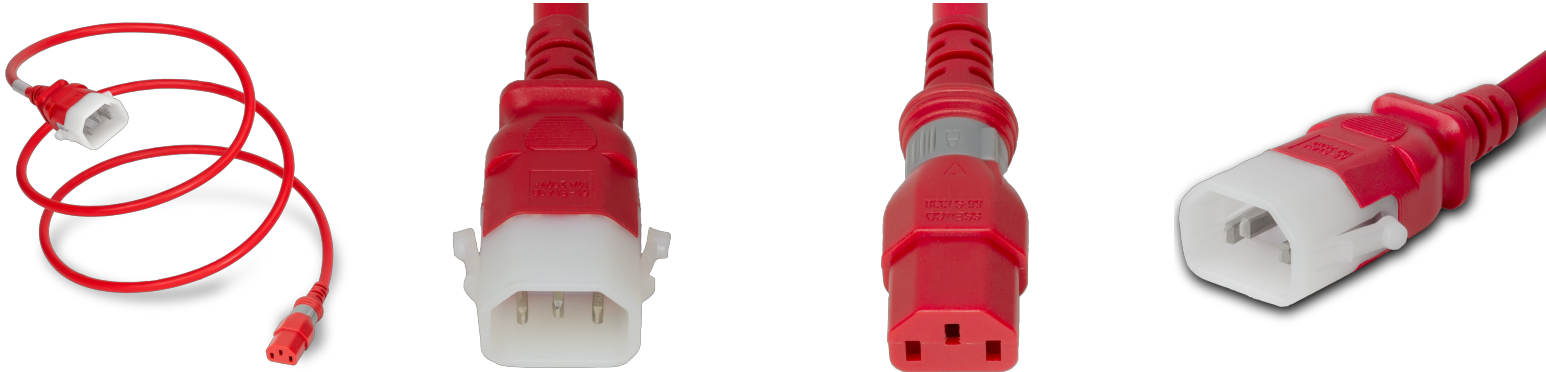

DL1413-F-048-RED

P-Lock C14 to S-Lock C13, 18 AWG SVT, 10A/250V, 4FT Red Dual-Lock Power Cord

SPECIFICATIONS

| Attribute | Value |
|--------------------|--|
| Product Weight | ~0.29 lbs. |
| Shipping Volume | ~34 in ³ |
| Plug (Male) | IEC 60320 C14 Locking (P-Lock) |
| Connector (Female) | IEC 60320 C13 S-Lock (Universal Locking) |
| Current (Amps) | 10 Amps |
| Voltage (Volts) | 250 volts |
| Cordage | 18awg-3c SVT |
| Color | Red |
| Length | 4 Feet |
| Approvals | cUL , UL |
| Jacket Type | SVT |