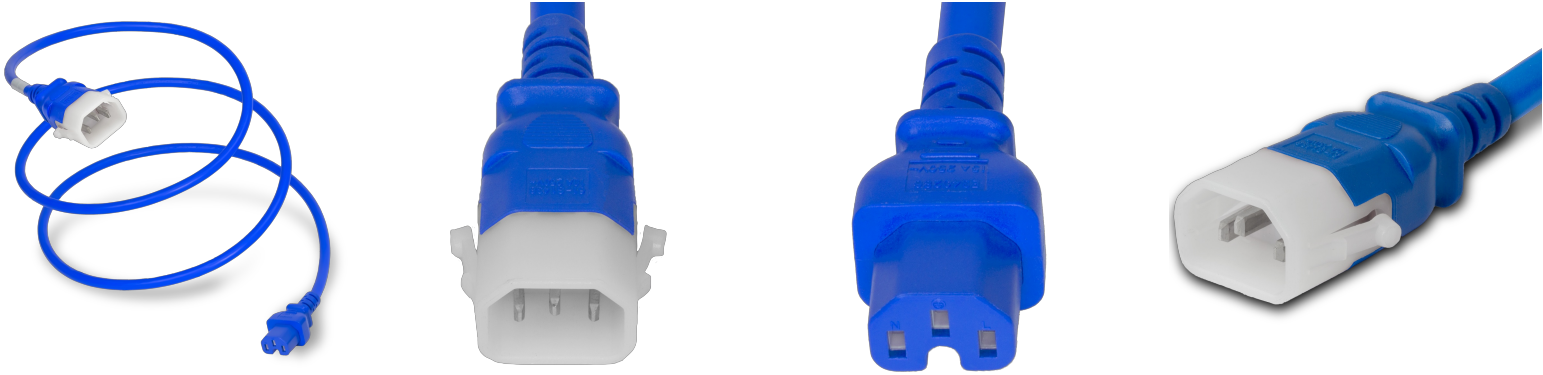

14K15-H-084-BLU

7FT Blue Secure-Lock/P-Lock IEC320 C14 Locking to IEC320 C15 15A 250V

SPECIFICATIONS

Attribute	Value
Product Weight	~0.8 lbs.
Shipping Volume	~50 in ³
Length	7 Feet
Color	Blue
Plug (Male)	IEC 60320 C14 Locking (P-Lock)
Connector (Female)	IEC 60320 C15
Cordage	14awg-3c SJT