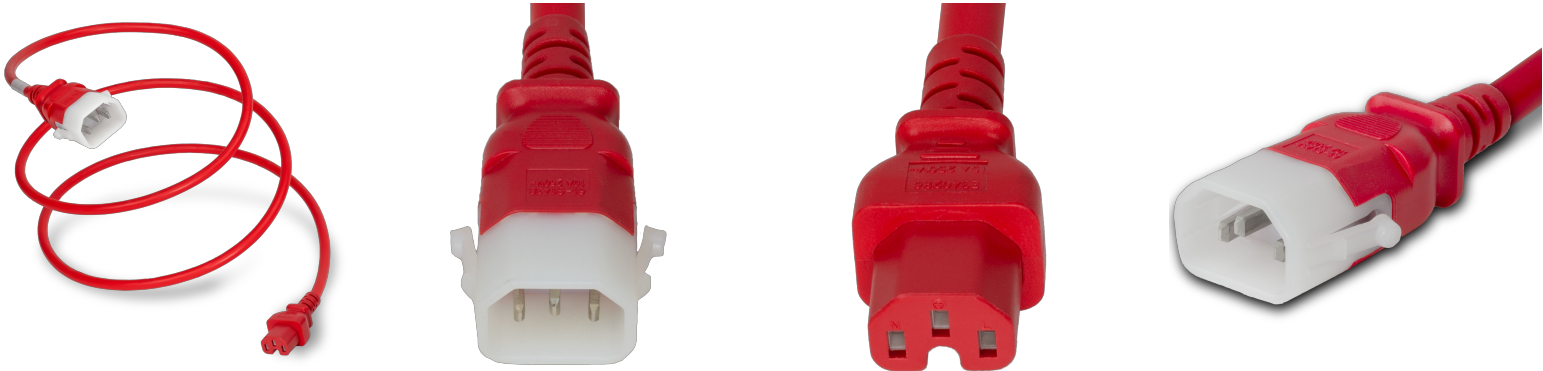

14K15-H-084-RED

P-Lock C14 to C15, 14 AWG SJT, 15A/250V, 7FT Red Power Cord

SPECIFICATIONS

| Attribute | Value |
|--------------------|--------------------------------|
| Product Weight | ~0.8 lbs. |
| Shipping Volume | ~50 in ³ |
| Length | 7 Feet |
| Cordage | 14awg-3c SJT |
| Plug (Male) | IEC 60320 C14 Locking (P-Lock) |
| Connector (Female) | IEC 60320 C15 |
| Color | Red |