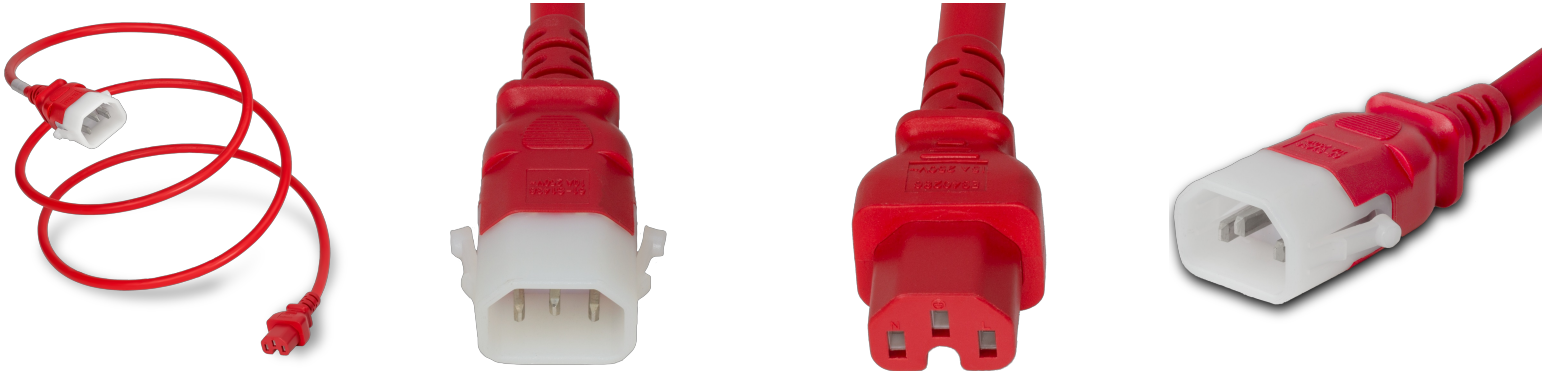

14K15-H-084-RED

P-Lock C14 to C15, 14 AWG SJT, 15A/250V, 7FT Red Power Cord

SPECIFICATIONS

Attribute	Value
Product Weight	~0.8 lbs.
Shipping Volume	~50 in ³
Length	7 Feet
Cordage	14awg-3c SJT
Plug (Male)	IEC 60320 C14 Locking (P-Lock)
Connector (Female)	IEC 60320 C15
Color	Red