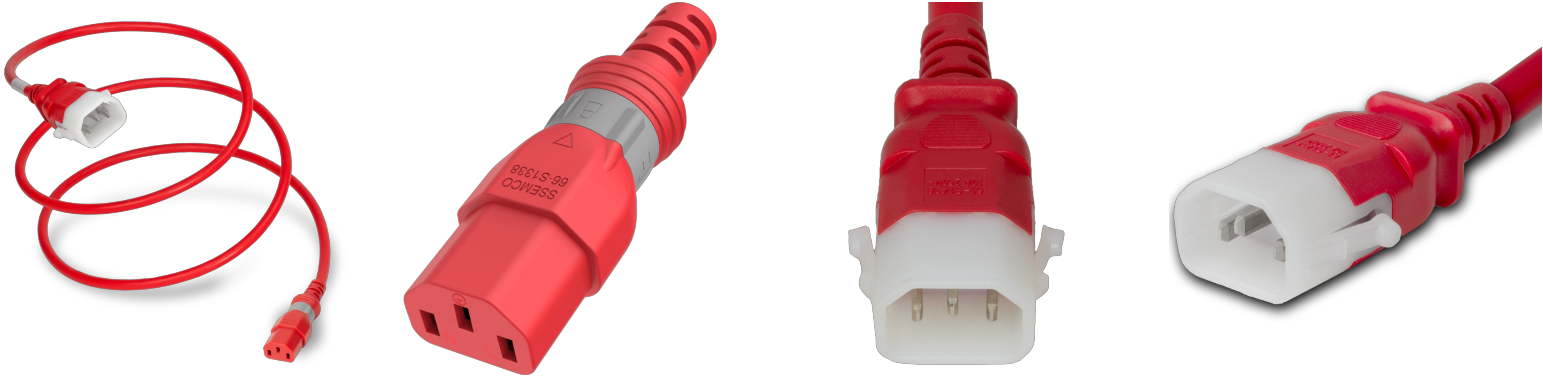

DL1413-H-060-RED
 5FT Dual-Lock C14 C13 15A 250V 14awg SJT 105C Red

SPECIFICATIONS

Attribute	Value
Product Weight	~0.6 lbs.
Shipping Volume	~60 in ³
Plug (Male)	IEC 60320 C14 Locking (P-Lock)
Connector (Female)	IEC 60320 C13 S-Lock (Universal Locking)
Cordage	14awg-3c SJT
Current (Amps)	15 Amps
Voltage (Volts)	250 volts
Approvals	UL
Length	5 Feet
Color	Red