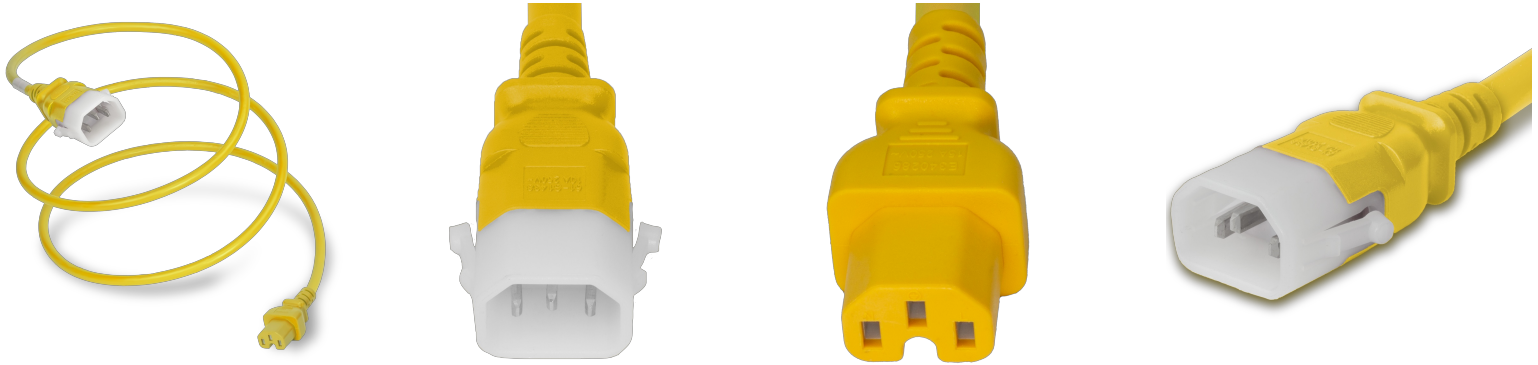

14K15-H-012-YEL

1FT Yellow Secure-Lock/P-Lock IEC320 C14 Locking to IEC320 C15 15A 250V

SPECIFICATIONS	
Attribute	Value
Product Weight	~0.22 lbs.
Shipping Volume	~20 in ³
Cordage	14awg-3c SJT
Color	Yellow
Length	1 Foot
Plug (Male)	IEC 60320 C14 Locking (P-Lock)
Connector (Female)	IEC 60320 C15