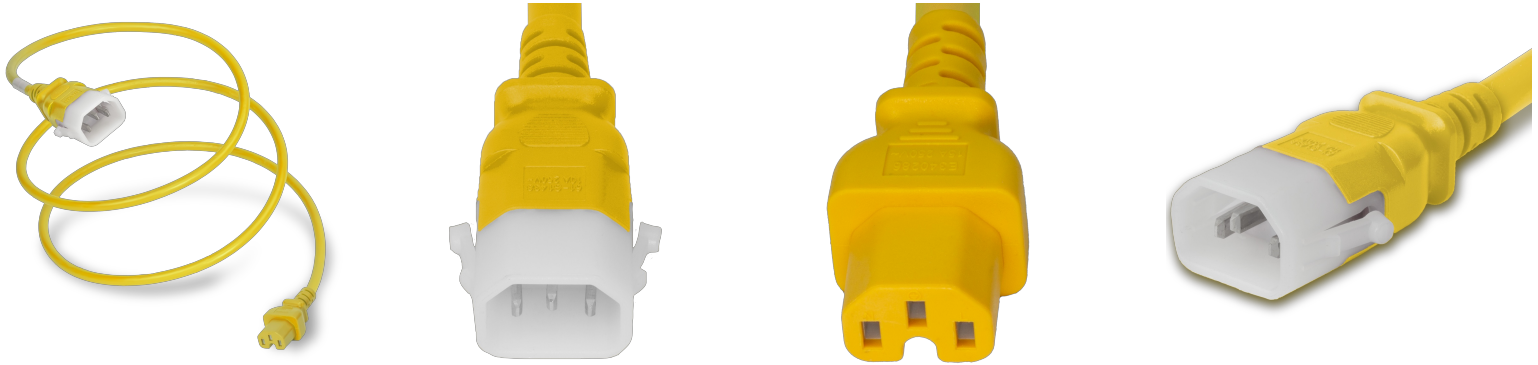

**14K15-H-012-YEL**

P-Lock C14 to C15, 14 AWG SJT, 15A/250V, 1FT Yellow Power Cord

SPECIFICATIONS	
Attribute	Value
Product Weight	~0.22 lbs.
Shipping Volume	~20 in <sup>3</sup>
Cordage	14awg-3c SJT
Color	Yellow
Length	1 Foot
Plug (Male)	IEC 60320 C14 Locking (P-Lock)
Connector (Female)	IEC 60320 C15