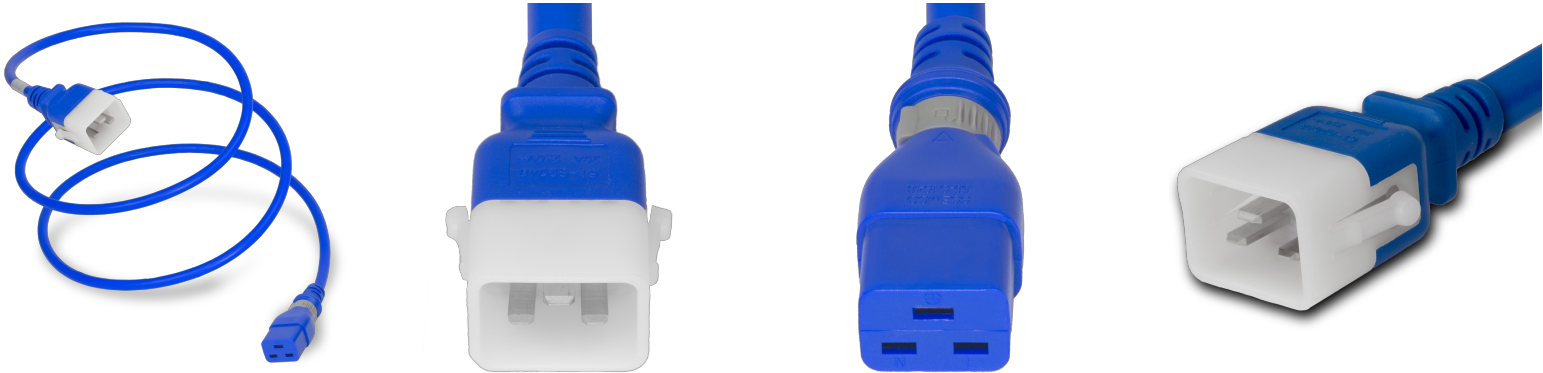

## DL2019-J-060-BLU

P-Lock C20 to S-Lock C19, 12 AWG SJT, 20A/250V, 5FT Blue Power Cord

### SPECIFICATIONS

Attribute	Value
Product Weight	~0.85 lbs.
Shipping Volume	~85 in <sup>3</sup>
Plug (Male)	IEC 60320 C20 Locking (P-Lock)
Connector (Female)	IEC 60320 C19 S-Lock (Universal Locking)
Cordage	12awg-3c SJT
Length	5 Feet