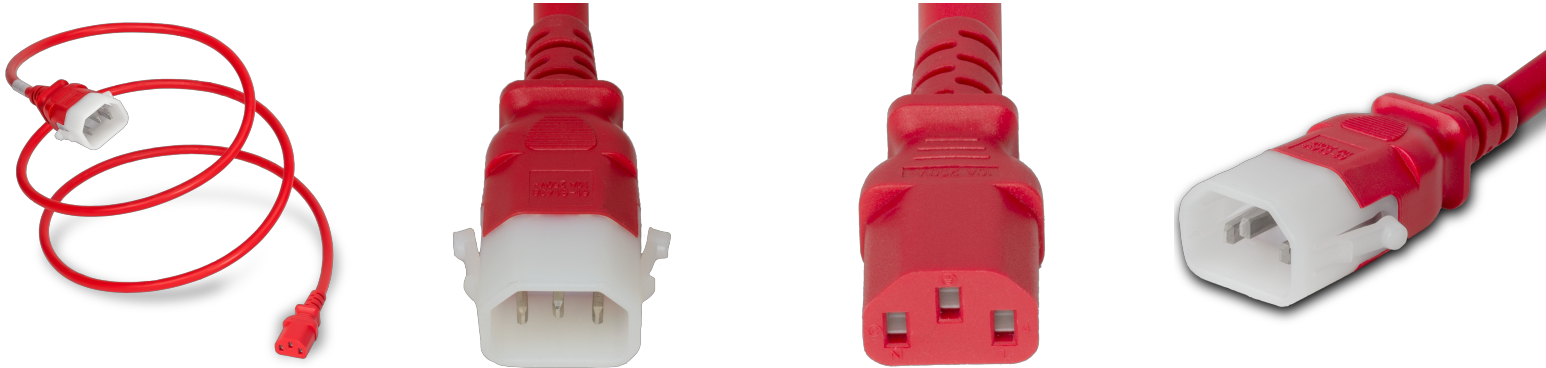

14K15-M-084-RED

P-Lock C14 to C13, 14 AWG SJT, 15A/250V, 7FT Red Power Cord

SPECIFICATIONS

Attribute	Value
Product Weight	~0.8 lbs.
Shipping Volume	~60 in ³
Plug (Male)	IEC 60320 C14 Locking (P-Lock)
Connector (Female)	IEC 60320 C13
Cordage	14awg-3c SJT
Length	7 Feet
Color	Red
Current (Amps)	15 Amps
Voltage (Volts)	250 volts