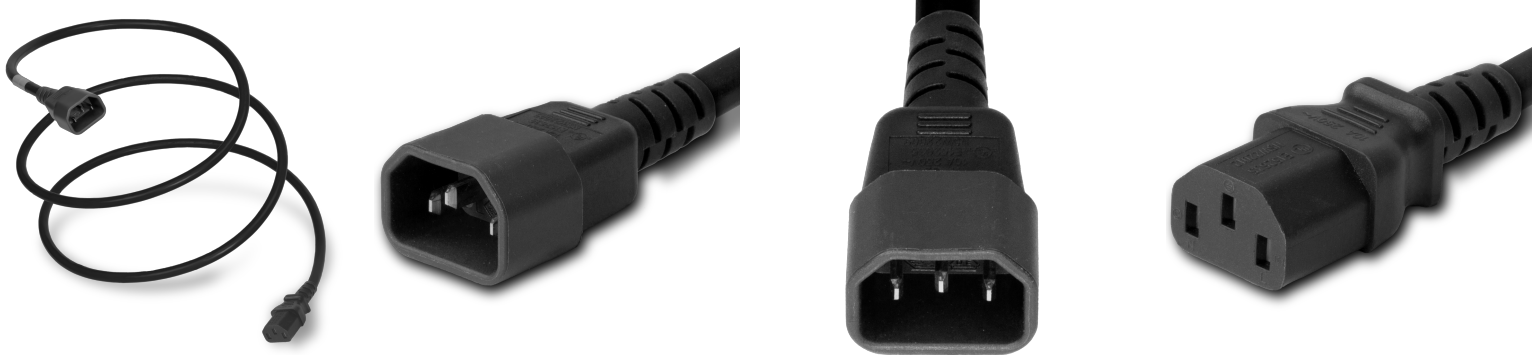

1413-WA-120

C14 to C13, 10A/250V, Universal, 10FT Black Approvals: cULus, KC, ENEC, VDE, PSE, SAA, CCC, UKCA, CE

SPECIFICATIONS	
Attribute	Value
Product Weight	~0.72 lbs.
Shipping Volume	~46 in ³
Approvals	KC , cUL , UL , ENEC , VDE , SAA , PSE , CCC
Color	Black
Plug (Male)	IEC 60320 C14
Outlet Receptacle Configuration	IEC 60320 C13
Length	10 Feet
Cordage	SJT 17AWG/3C+HVCTF 1.0/3C +H05VV-F 1.0MM2/3C BK+K60227 IEC 53 1.0/3G+ 60227 IEC53(RVV)300/500 1.0/3G
Current (Amps)	10 Amps
Voltage (Volts)	250 volts
Connector (Female)	IEC 60320 C13

CAGE Code: 5EV78
 PO Box 1111, Enfield, CT, 06083, USA
 (860) 763-2100
 orders@worldcordsets.com

DATASHEET

Last updated on
 Apr 18, 2024

COUNTRIES OF APPLICATION			
COUNTRY	RELEVANT APPROVAL	COUNTRY	RELEVANT APPROVAL
South Korea	KC	Canada	cUL
United States	UL	Mexico	UL
United Kingdom	ENEC	TURKEY	ENEC
Switzerland	ENEC	Sweden	ENEC
SPAIN	ENEC	SLOVAKIA	ENEC
PORTUGAL	ENEC	POLAND	ENEC
Norway	ENEC	NETHERLANDS	ENEC
Italy	ENEC	HUNGARY	ENEC
GREECE	ENEC	Germany	ENEC
France	ENEC	Finland	ENEC
Denmark	ENEC	Czech Republic	ENEC
Belgium	ENEC	Austria	ENEC
Germany	VDE	Australia	SAA
New Zealand	SAA	Japan	PSE
China	CCC		