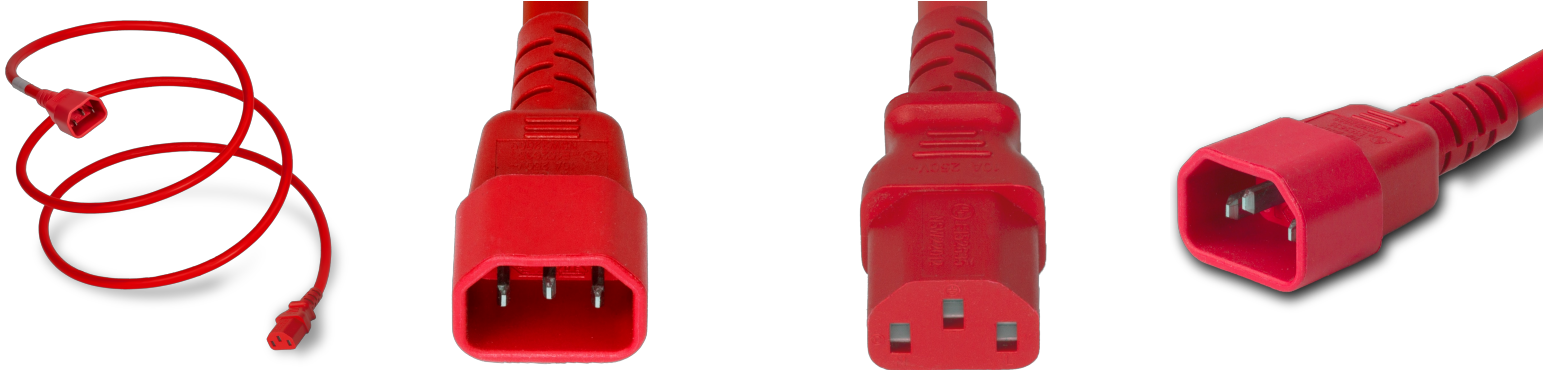

**1413-WA-120-RED**

**SPECIFICATIONS**

Attribute	Value
Product Weight	~0.73 lbs.
Shipping Volume	~46 in <sup>3</sup>
Approvals	KC , PSE , ENEC , SAA , CCC , VDE , cUL , UL
Plug (Male)	IEC 60320 C14
Outlet Receptacle Configuration	IEC 60320 C13
Cordage	SJT 17AWG/3C+HVCTF 1.0/3C +H05VV-F 1.0MM2/3C BK+K60227 IEC 53 1.0/3G+ 60227 IEC53(RVV)300/500 1.0/3G
Length	10 Feet
Color	Red
Current (Amps)	10 Amps
Voltage (Volts)	250 volts
Connector (Female)	IEC 60320 C13

CAGE Code: 5EV78  
 PO Box 1111, Enfield, CT, 06083, USA  
 (860) 763-2100  
 orders@worldcordsets.com