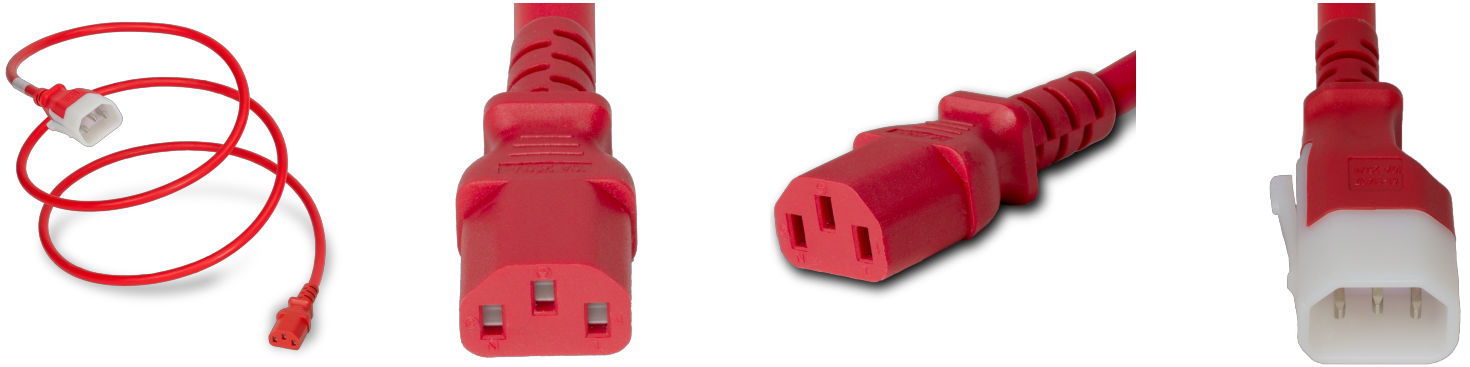

**674130-940807**

**8FT Red P-Lite Lock IEC320 C14 Locking to IEC320 C13 10A 250V**

**SPECIFICATIONS**

Attribute	Value
Product Weight	~0.45 lbs.
Shipping Volume	~45 in <sup>3</sup>
Plug (Male)	P-Lite C14
Connector (Female)	IEC 60320 C13
Current (Amps)	10 Amps
Voltage (Volts)	250 volts
Color	Red
Approvals	UL
Length	8 Feet