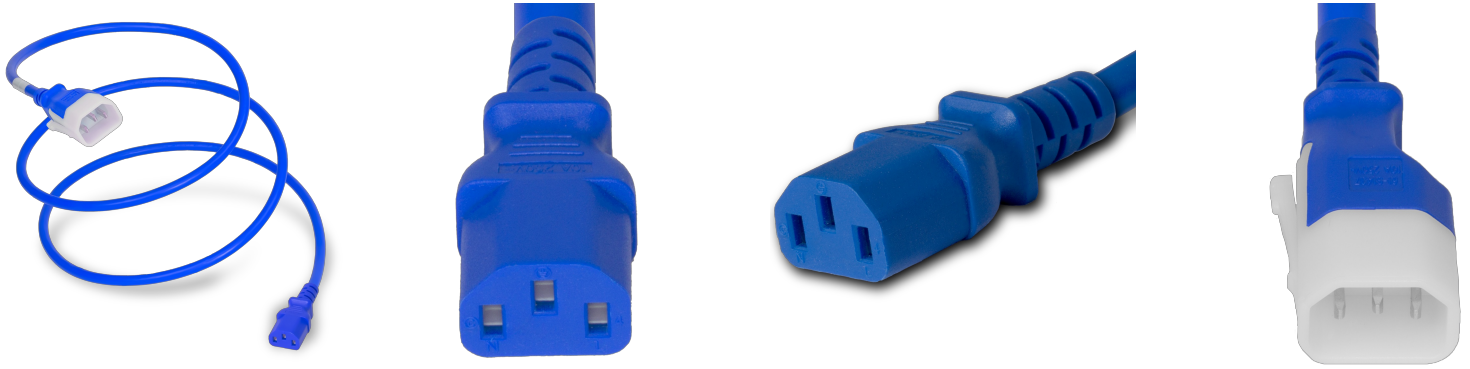

674130-940802

8FT P-Lite C14 to C13, 18/3 SVT, Blue Power Cord

SPECIFICATIONS

Attribute	Value
Product Weight	~0.45 lbs.
Shipping Volume	~45 in ³
Plug (Male)	P-Lite C14
Connector (Female)	IEC 60320 C13
Current (Amps)	10 Amps
Voltage (Volts)	250 volts
Color	Blue
Length	8 Feet
Approvals	UL