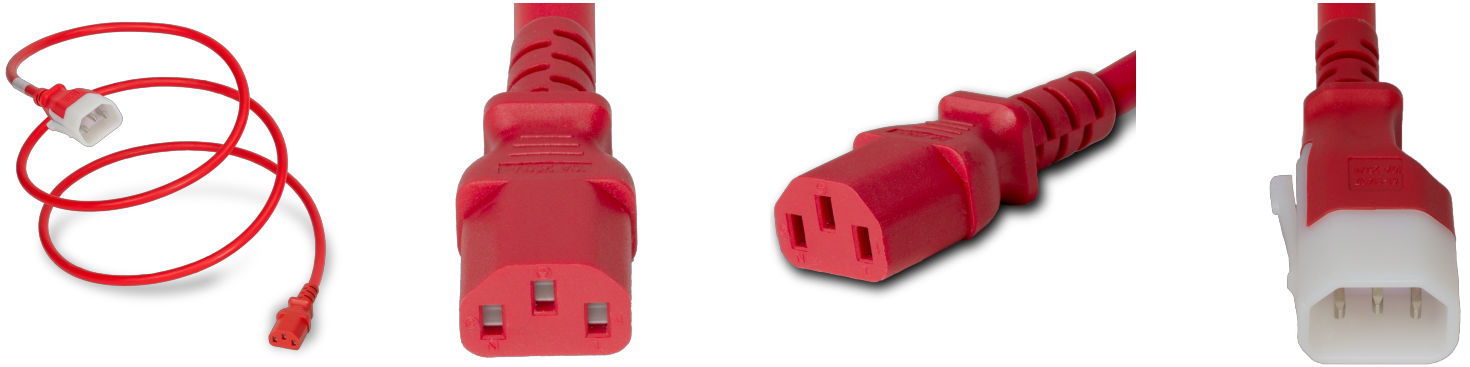

674130-940607

6FT Red P-Lite Lock IEC320 C14 Locking to IEC320 C13 10A 250V

SPECIFICATIONS

| Attribute | Value |
|--------------------|---------------------|
| Product Weight | ~0.36 lbs. |
| Shipping Volume | ~36 in ³ |
| Plug (Male) | P-Lite C14 |
| Connector (Female) | IEC 60320 C13 |
| Current (Amps) | 10 Amps |
| Voltage (Volts) | 250 volts |
| Color | Red |
| Approvals | UL |
| Length | 6 Feet |