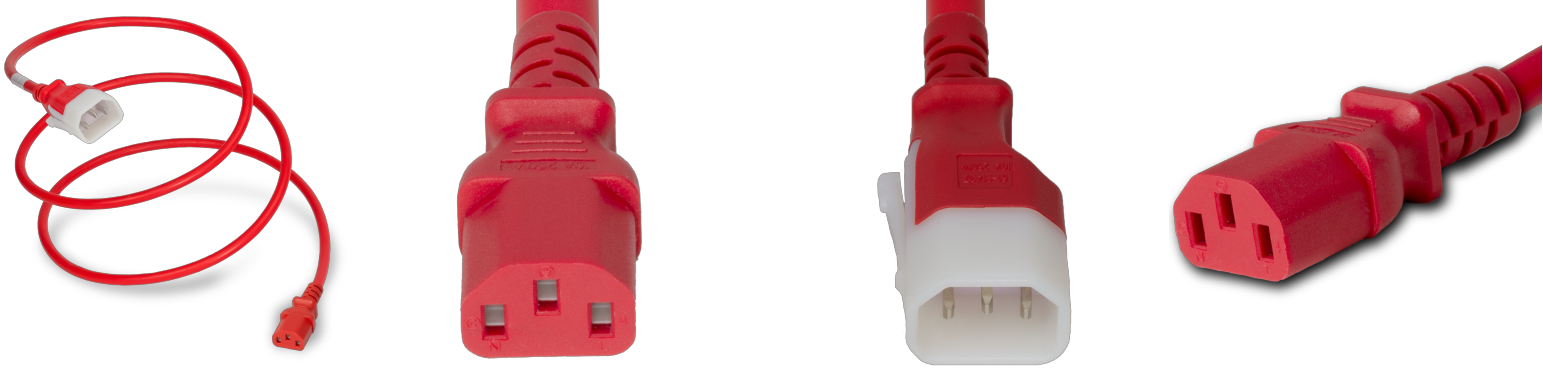

674130-940607

P-Lite C14 to C13, 18/3 SVT, 10A 250V, 2FT, Red

SPECIFICATIONS

Attribute	Value
Product Weight	~0.36 lbs.
Shipping Volume	~36 in ³
Plug (Male)	P-Lite C14
Connector (Female)	IEC 60320 C13
Current (Amps)	10 Amps
Voltage (Volts)	250 volts
Color	Red
Approvals	UL
Length	6 Feet

COUNTRIES OF APPLICATION

COUNTRY	RELEVANT APPROVAL	COUNTRY	RELEVANT APPROVAL
United States	UL	Mexico	UL

United States : East

+1 860-763-2100

sales@worldcordsets.com

210 Moody Road, Enfield, CT, 06082