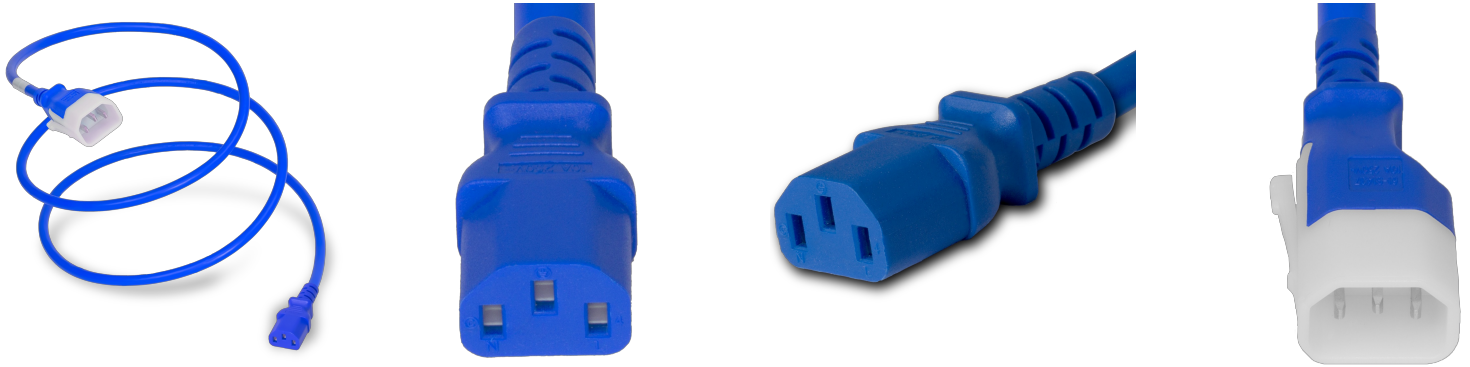

674130-940602

6FT Blue P-Lite Lock IEC320 C14 Locking to IEC320 C13 10A 250V

SPECIFICATIONS

Attribute	Value
Product Weight	~0.36 lbs.
Shipping Volume	~36 in ³
Plug (Male)	P-Lite C14
Connector (Female)	IEC 60320 C13
Current (Amps)	10 Amps
Voltage (Volts)	250 volts
Color	Blue
Length	6 Feet
Approvals	UL