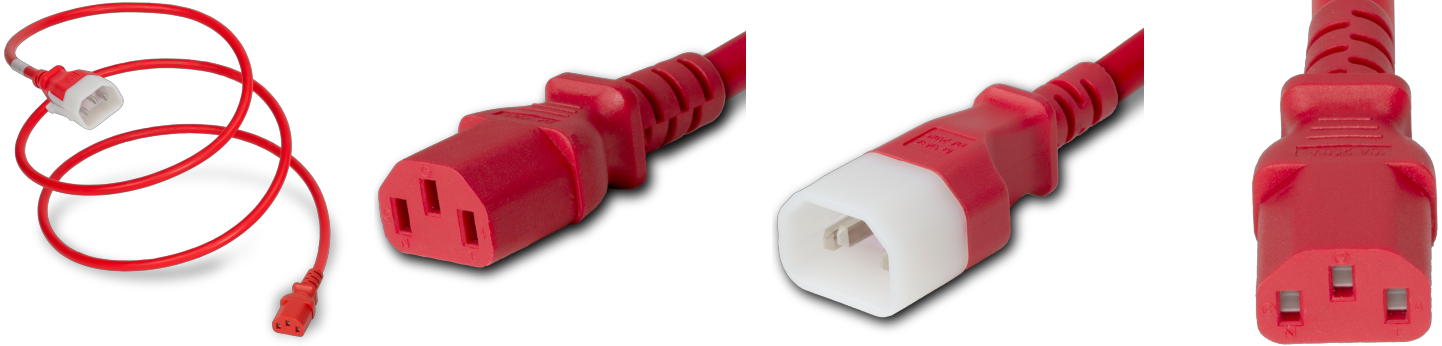

674130-940507

5FT Red P-Lite Lock IEC320 C14 Locking to IEC320 C13 10A 250V

SPECIFICATIONS

Attribute	Value
Product Weight	~0.32 lbs.
Shipping Volume	~32 in ³
Plug (Male)	P-Lite C14
Connector (Female)	IEC 60320 C13
Current (Amps)	10 Amps
Voltage (Volts)	250 volts
Color	Red
Approvals	UL
Length	5 Feet

COUNTRIES OF APPLICATION

COUNTRY	RELEVANT APPROVAL	COUNTRY	RELEVANT APPROVAL
United States	UL	Mexico	UL

United States : East

+1 860-763-2100

sales@worldcordsets.com

210 Moody Road, Enfield, CT, 06082