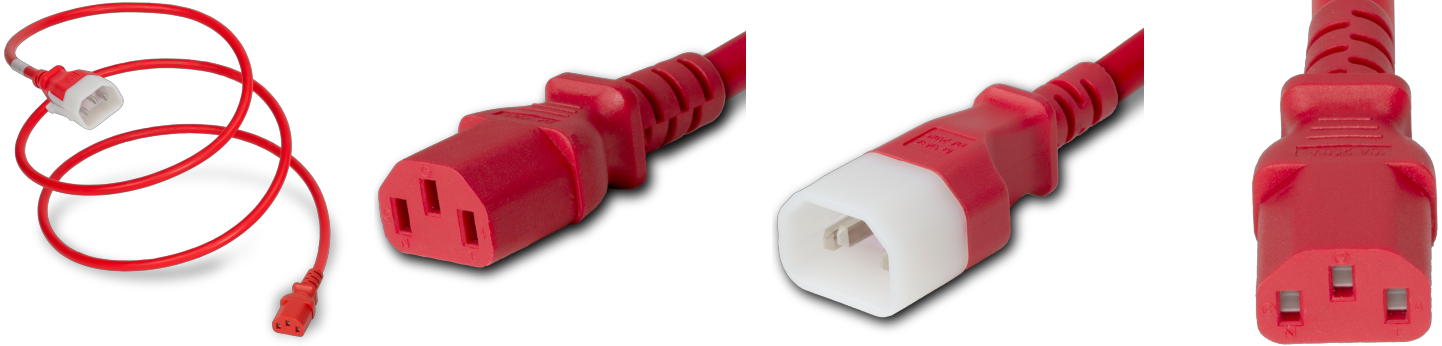

674130-940407

4FT Red P-Lite Lock IEC320 C14 Locking to IEC320 C13 10A 250V

SPECIFICATIONS

Attribute	Value
Product Weight	~0.27 lbs.
Shipping Volume	~27 in ³
Plug (Male)	P-Lite C14
Connector (Female)	IEC 60320 C13
Current (Amps)	10 Amps
Voltage (Volts)	250 volts
Color	Red
Approvals	UL
Length	4 Feet

COUNTRIES OF APPLICATION

COUNTRY	RELEVANT APPROVAL	COUNTRY	RELEVANT APPROVAL
United States	UL	Mexico	UL

United States : East

+1 860-763-2100

sales@worldcordsets.com

210 Moody Road, Enfield, CT, 06082