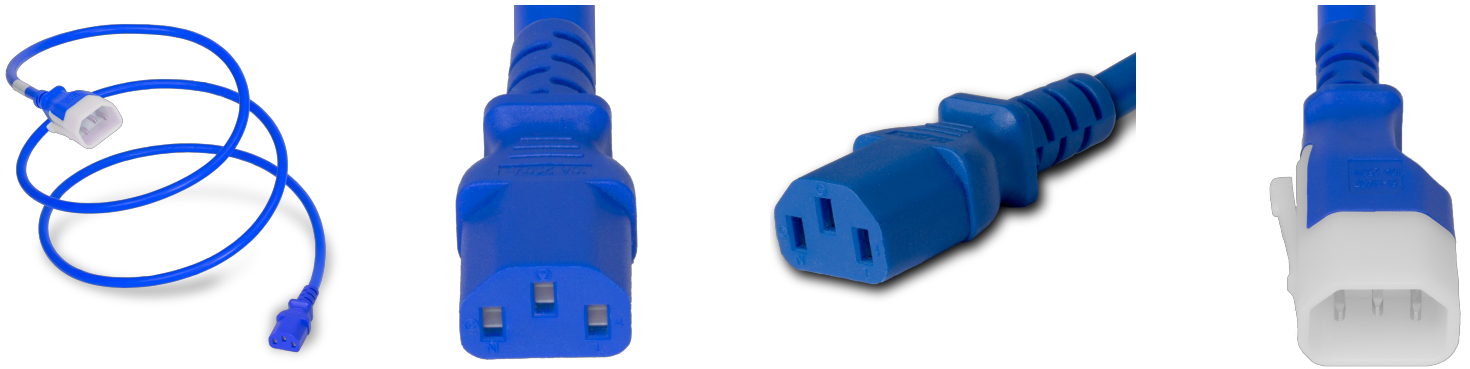

**674130-940402**

4FT Blue P-Lite Lock IEC320 C14 Locking to IEC320 C13 10A 250V

**SPECIFICATIONS**

Attribute	Value
Product Weight	~0.27 lbs.
Shipping Volume	~27 in <sup>3</sup>
Plug (Male)	P-Lite C14
Connector (Female)	IEC 60320 C13
Current (Amps)	10 Amps
Voltage (Volts)	250 volts
Color	Blue
Length	4 Feet
Approvals	UL