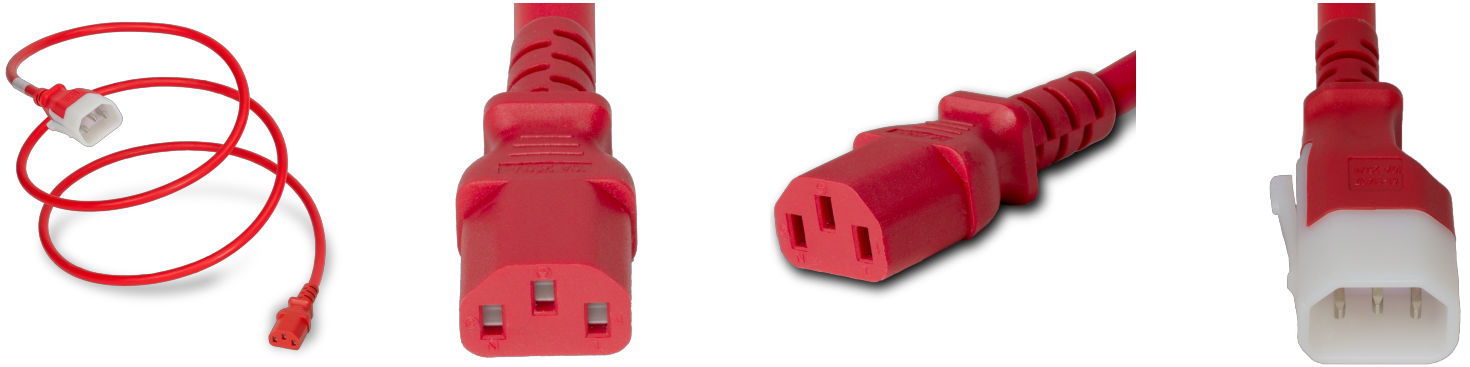

674130-940307

3FT Red P-Lite Lock IEC320 C14 Locking to IEC320 C13 10A 250V

SPECIFICATIONS	
Attribute	Value
Product Weight	~0.23 lbs.
Shipping Volume	~23 in ³
Plug (Male)	P-Lite C14
Connector (Female)	IEC 60320 C13
Current (Amps)	10 Amps
Voltage (Volts)	250 volts
Color	Red
Approvals	UL
Length	3 Feet