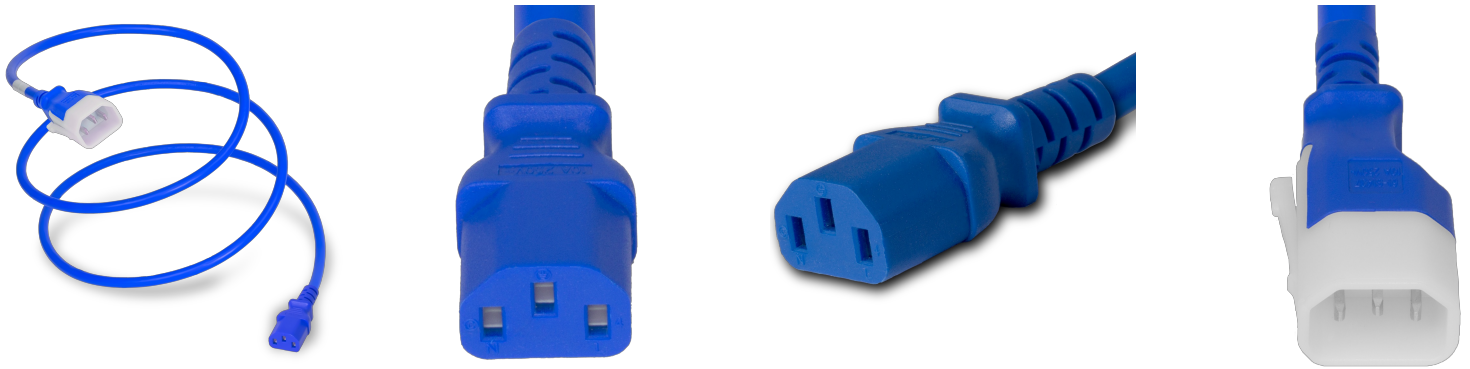

674130-940302

3FT Blue P-Lite Lock IEC320 C14 Locking to IEC320 C13 10A 250V

SPECIFICATIONS

Attribute	Value
Product Weight	~0.24 lbs.
Shipping Volume	~24 in ³
Plug (Male)	P-Lite C14
Connector (Female)	IEC 60320 C13
Current (Amps)	10 Amps
Voltage (Volts)	250 volts
Color	Blue
Length	3 Feet
Approvals	UL