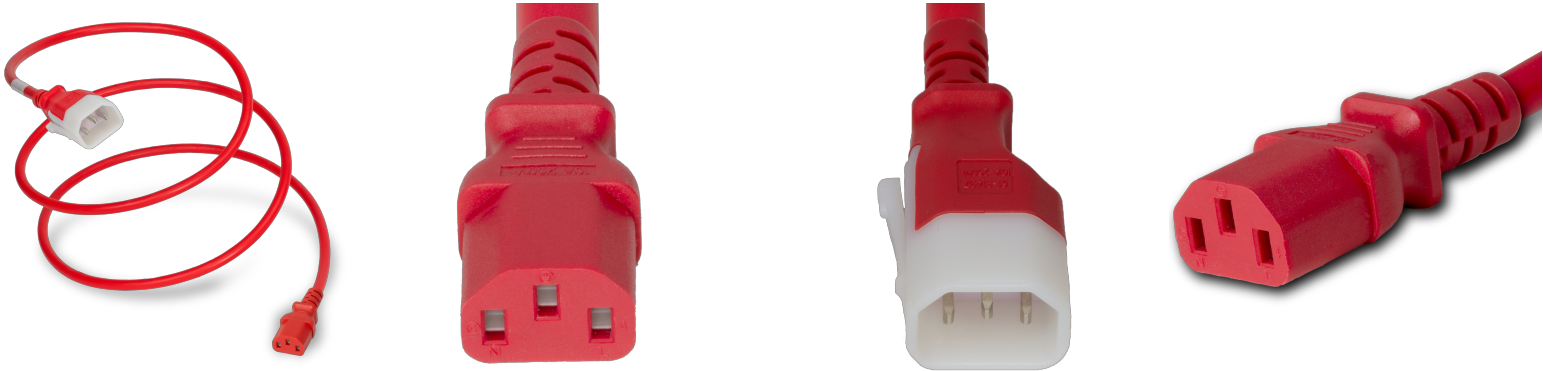

**674130-940207**

P-Lite C14 to C13, 18/3 SVT, 10A 250V, 2FT, Red

**SPECIFICATIONS**

Attribute	Value
Product Weight	~0.19 lbs.
Shipping Volume	~19 in <sup>3</sup>
Plug (Male)	P-Lite C14
Connector (Female)	IEC 60320 C13
Current (Amps)	10 Amps
Voltage (Volts)	250 volts
Color	Red
Approvals	UL
Length	2 Feet

**COUNTRIES OF APPLICATION**

COUNTRY	RELEVANT APPROVAL	COUNTRY	RELEVANT APPROVAL
United States	UL	Mexico	UL

**United States : East**

+1 860-763-2100

sales@worldcordsets.com

210 Moody Road, Enfield, CT, 06082