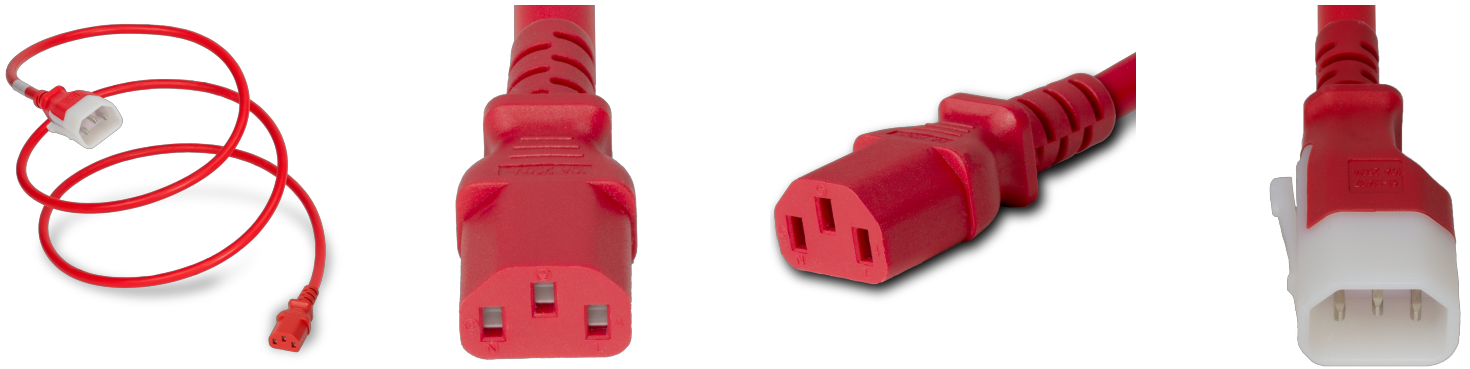

**674130-940207**

**2FT Red P-Lite Lock IEC320 C14 Locking to IEC320 C13 10A 250V**

SPECIFICATIONS	
Attribute	Value
Product Weight	~0.19 lbs.
Shipping Volume	~19 in <sup>3</sup>
Plug (Male)	P-Lite C14
Connector (Female)	IEC 60320 C13
Current (Amps)	10 Amps
Voltage (Volts)	250 volts
Color	Red
Approvals	UL
Length	2 Feet