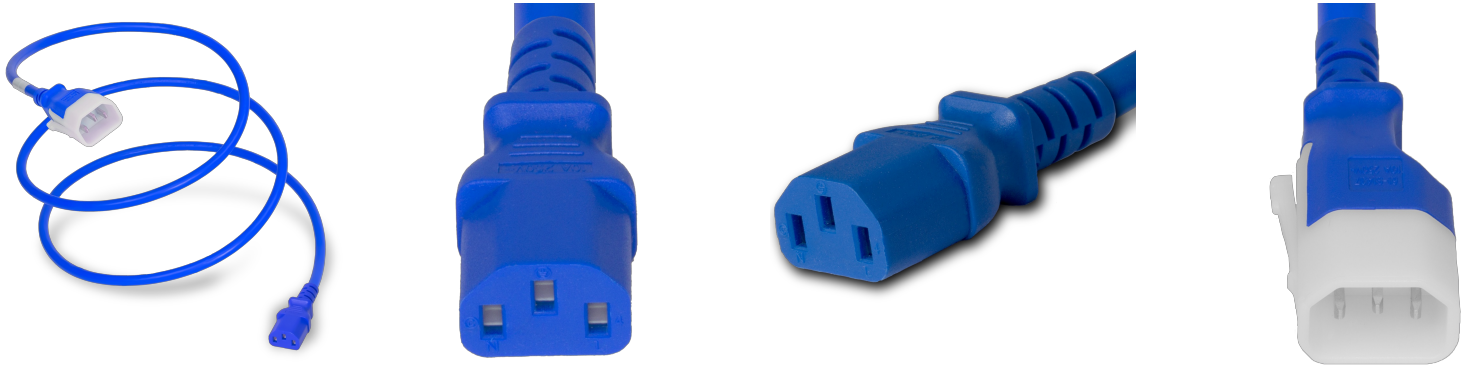

**674130-940202**

2FT Blue P-Lite Lock IEC320 C14 Locking to IEC320 C13 10A 250V

**SPECIFICATIONS**

Attribute	Value
Product Weight	~0.19 lbs.
Shipping Volume	~19 in <sup>3</sup>
Plug (Male)	P-Lite C14
Connector (Female)	IEC 60320 C13
Current (Amps)	10 Amps
Voltage (Volts)	250 volts
Color	Blue
Length	2 Feet
Approvals	UL