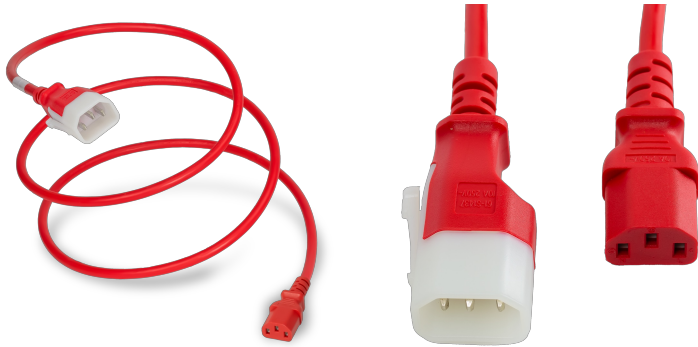

674130-940167

1.5FT Red P-Lite Lock IEC320 C14 Locking to IEC320 C13 10A 250V

SPECIFICATIONS

Attribute	Value
Product Weight	~0.17 lbs.
Shipping Volume	~17 in ³
Plug (Male)	P-Lite C14
Connector (Female)	IEC 60320 C13
Current (Amps)	10 Amps
Voltage (Volts)	250 volts
Color	Red
Approvals	UL
Length	1.5 Feet