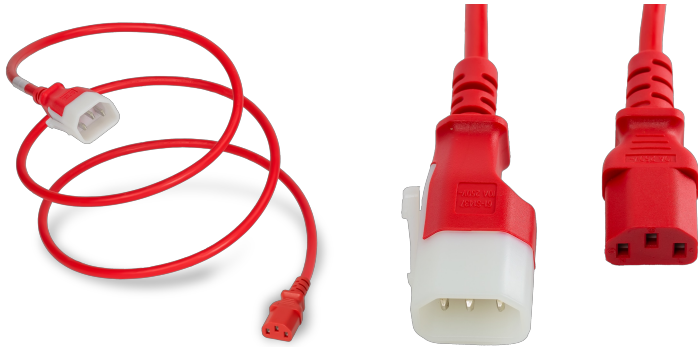

**674130-940167**

1.5FT Red P-Lite Lock IEC320 C14 Locking to IEC320 C13 10A 250V

**SPECIFICATIONS**

Attribute	Value
Product Weight	~0.17 lbs.
Shipping Volume	~17 in <sup>3</sup>
Plug (Male)	P-Lite C14
Connector (Female)	IEC 60320 C13
Current (Amps)	10 Amps
Voltage (Volts)	250 volts
Color	Red
Approvals	UL
Length	1.5 Feet

**COUNTRIES OF APPLICATION**

COUNTRY	RELEVANT APPROVAL	COUNTRY	RELEVANT APPROVAL
United States	 UL	Mexico	 UL

**United States : East**

+1 860-763-2100

sales@worldcordsets.com

210 Moody Road, Enfield, CT, 06082