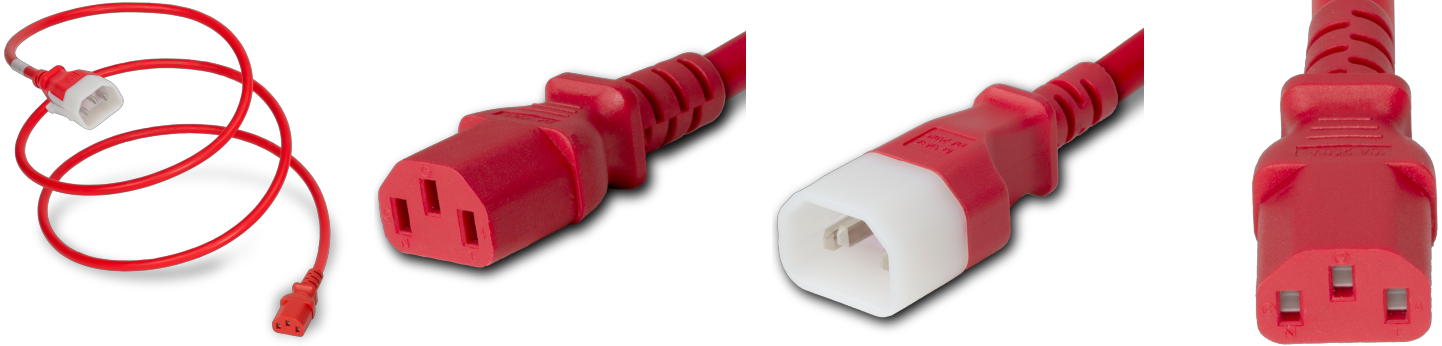

674130-940107

1FT Red P-Lite Lock IEC320 C14 Locking to IEC320 C13 10A 250V

SPECIFICATIONS

Attribute	Value
Product Weight	~0.14 lbs.
Shipping Volume	~14 in ³
Plug (Male)	P-Lite C14
Connector (Female)	IEC 60320 C13
Current (Amps)	10 Amps
Voltage (Volts)	250 volts
Color	Red
Approvals	UL
Length	1 Foot

COUNTRIES OF APPLICATION

COUNTRY	RELEVANT APPROVAL	COUNTRY	RELEVANT APPROVAL
United States	UL	Mexico	UL

United States : East

+1 860-763-2100

sales@worldcordsets.com

210 Moody Road, Enfield, CT, 06082