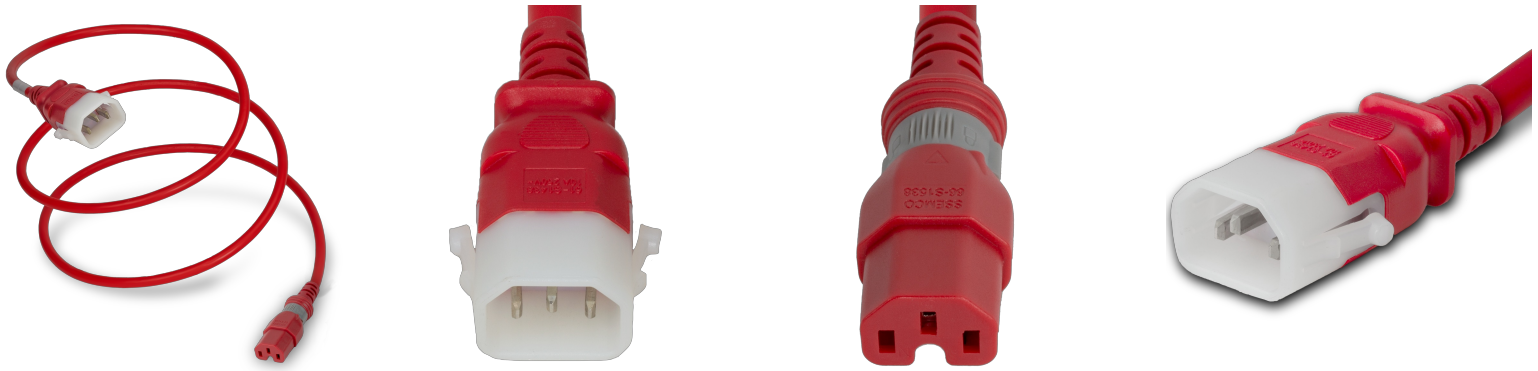

DL1415-H-024-RED

P-Lock C14 to S-Lock C15, 14 AWG SJT, 15A/250V, 2FT Red Dual-Lock Power Cord

SPECIFICATIONS

Attribute	Value
Product Weight	~0.35 lbs.
Shipping Volume	~35 in ³
Cordage	14awg-3c SJT
Color	Red
Plug (Male)	IEC 60320 C14 Locking (P-Lock)
Connector (Female)	S-Lock C15
Length	2 Feet
Jacket Type	SJT
Approvals	UL , cUL
Certifications	RoHS , REACH

COUNTRIES OF APPLICATION

COUNTRY	RELEVANT APPROVAL	COUNTRY	RELEVANT APPROVAL
United States	 UL	Mexico	 UL
Canada	 cUL		

United States : East

+1 860-763-2100

sales@worldcordsets.com

210 Moody Road, Enfield, CT, 06082