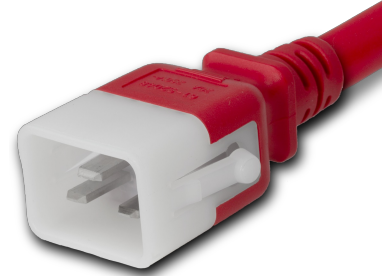

**DL2019-J-048-RED**

4FT Red Dual Lock IEC320 C20 Secure-Locking to IEC320 C19 Universal Locking 20A 250V

**SPECIFICATIONS**

Attribute	Value
Product Weight	~0.73 lbs.
Shipping Volume	~72 in <sup>3</sup>
Length	4 Feet
Color	Red
Plug (Male)	IEC 60320 C20 Locking (P-Lock)
Connector (Female)	IEC 60320 C19 S-Lock (Universal Locking)
Current (Amps)	20 Amps
Voltage (Volts)	250 volts