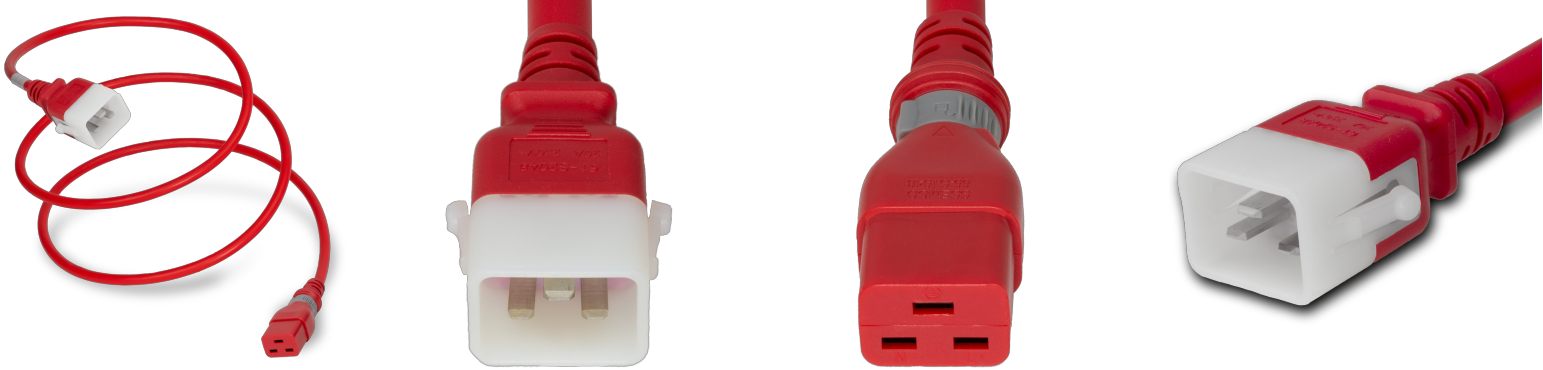

DL2019-J-024-RED

P-Lock C20 to S-Lock C19, 12 AWG SJT, 20A/250V, 2FT Red Power Cord

SPECIFICATIONS

Attribute	Value
Product Weight	~0.43 lbs.
Shipping Volume	~43 in ³
Plug (Male)	IEC 60320 C20 Locking (P-Lock)
Connector (Female)	IEC 60320 C19 S-Lock (Universal Locking)
Cordage	12awg-3c SJT
Length	2 Feet
Color	Red
Current (Amps)	20 Amps
Voltage (Volts)	250 volts