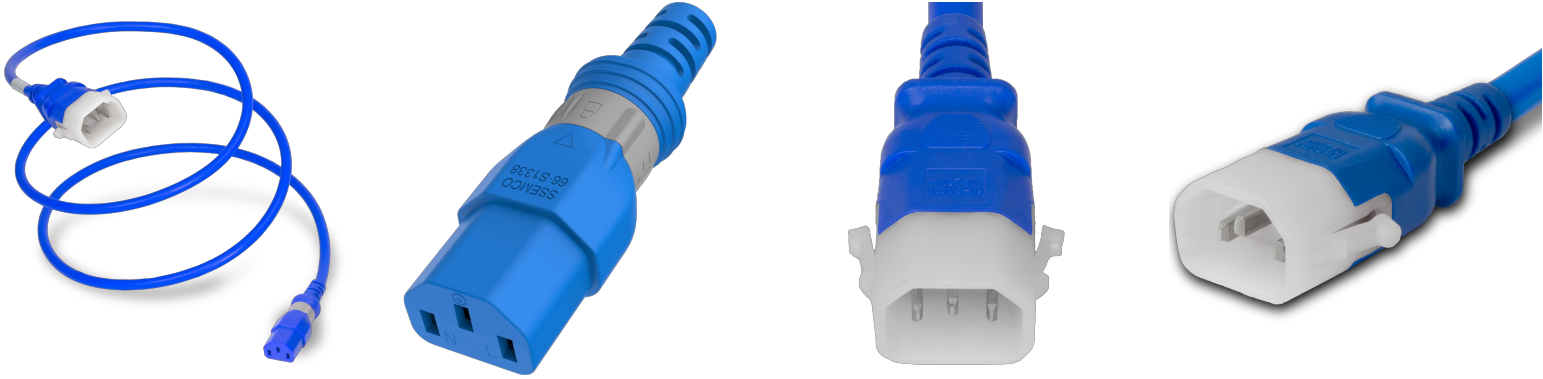

DL1413-H-072-BLU

6FT Dual-Lock C14 C13 15A 250V 14awg SJT 105c BLUE

SPECIFICATIONS

Attribute	Value
Product Weight	~0.7 lbs.
Shipping Volume	~70 in ³
Connector (Female)	IEC 60320 C13 S-Lock (Universal Locking)
Plug (Male)	IEC 60320 C14 Locking (P-Lock)
Voltage (Volts)	250 volts
Color	Blue
Cordage	14awg-3c SJT
Current (Amps)	15 Amps
Length	6 Feet
Approvals	UL , cUL
Certifications	RoHS , REACH

COUNTRIES OF APPLICATION

COUNTRY	RELEVANT APPROVAL	COUNTRY	RELEVANT APPROVAL
United States	UL	Mexico	UL
Canada	cUL		

United States : East

+1 860-763-2100

sales@worldcordsets.com

210 Moody Road, Enfield, CT, 06082