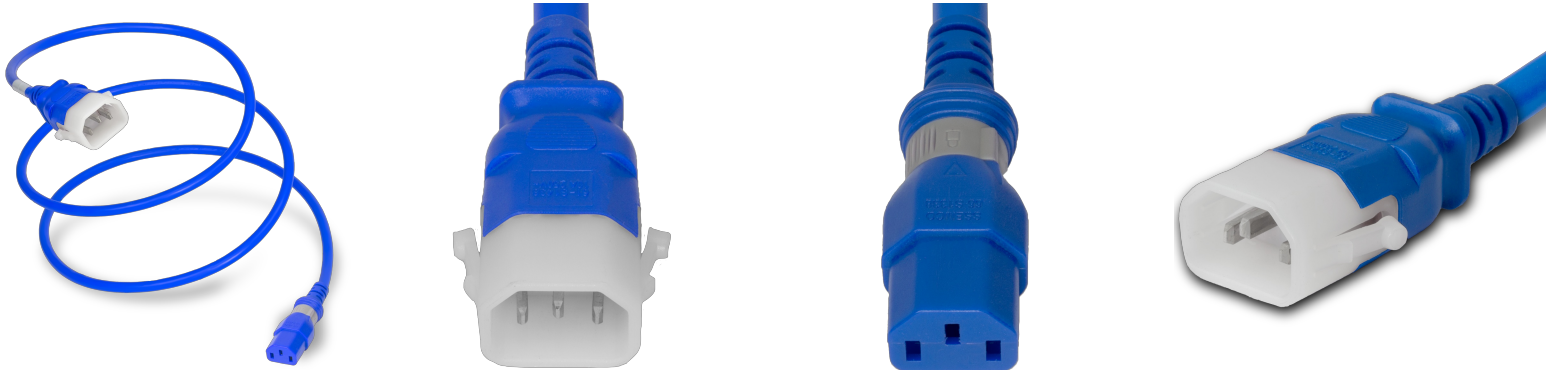

**DL1413-H-0/2-BLU**

P-Lock C14 to S-Lock C13, 14 AWG SJT, 15A/250V, 6FT Blue Dual-Lock Power Cord

**SPECIFICATIONS**

Attribute	Value
Product Weight	~0.7 lbs.
Shipping Volume	~70 in <sup>3</sup>
Connector (Female)	IEC 60320 C13 S-Lock (Universal Locking)
Plug (Male)	IEC 60320 C14 Locking (P-Lock)
Voltage (Volts)	250 volts
Color	Blue
Cordage	14awg-3c SJT
Current (Amps)	15 Amps
Length	6 Feet
Approvals	UL , cUL
Certifications	RoHS , REACH

**COUNTRIES OF APPLICATION**

COUNTRY	RELEVANT APPROVAL	COUNTRY	RELEVANT APPROVAL
United States	UL	Mexico	UL
Canada	cUL		

**United States : East**

+1 860-763-2100

sales@worldcordsets.com

210 Moody Road, Enfield, CT, 06082