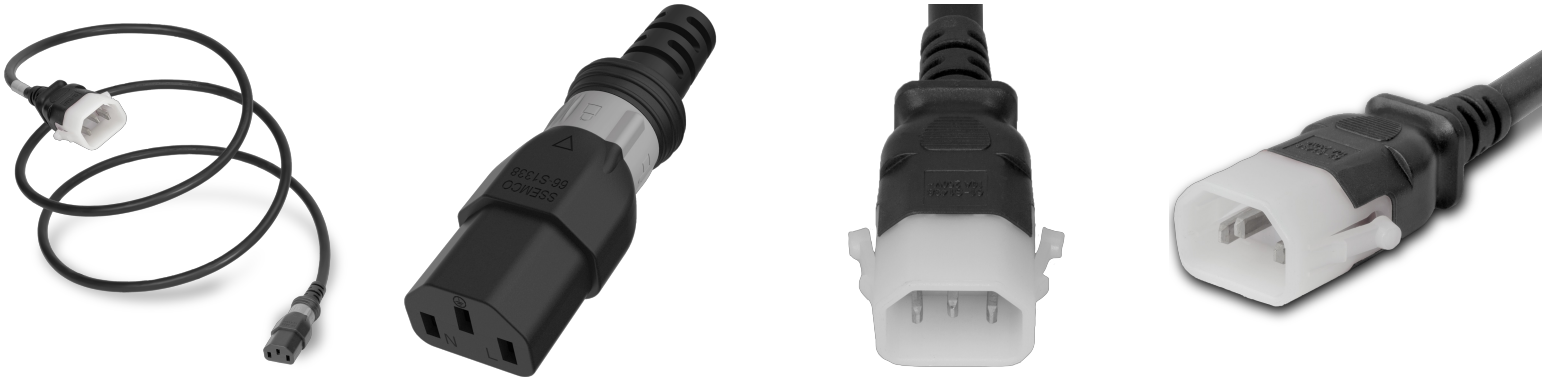

DL1413-H-072

6FT Dual-Lock C14 C13 15A 250V 14awg SJT 105c BLACK

SPECIFICATIONS

Attribute	Value
Product Weight	~0.69 lbs.
Shipping Volume	~69 in ³
Plug (Male)	IEC 60320 C14 Locking (P-Lock)
Connector (Female)	IEC 60320 C13 S-Lock (Universal Locking)
Cordage	14awg-3c SJT
Current (Amps)	15 Amps
Length	6 Feet
Color	Black
Jacket Type	SJT
Approvals	UL , cUL
Certifications	RoHS , REACH
Voltage (Volts)	250 volts

COUNTRIES OF APPLICATION

COUNTRY	RELEVANT APPROVAL	COUNTRY	RELEVANT APPROVAL
United States	UL	Mexico	UL
Canada	cUL		

United States : East

+1 860-763-2100

sales@worldcordsets.com

210 Moody Road, Enfield, CT, 06082