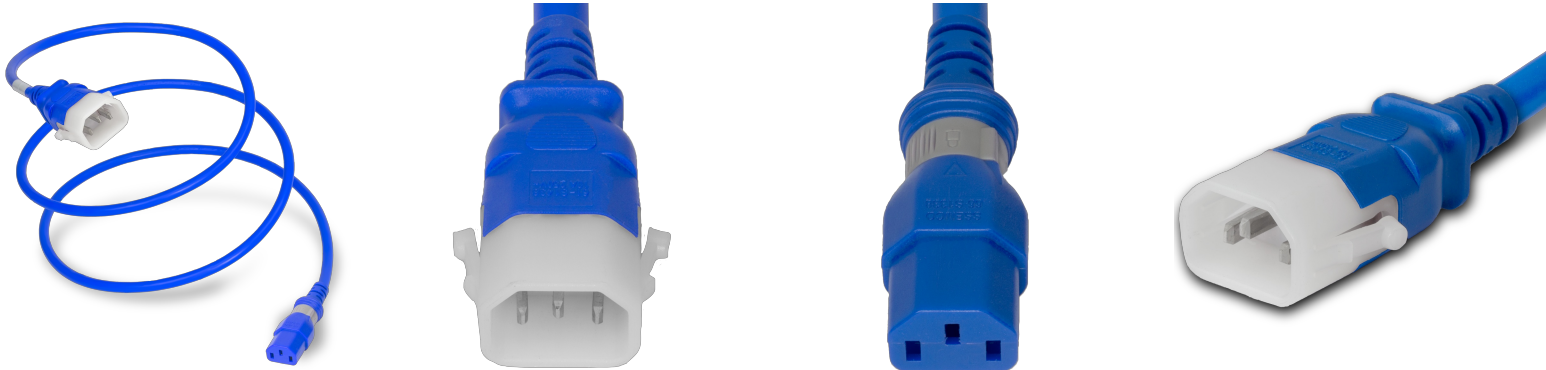

**DL1413-H-024-BLU**

P-Lock C14 to S-Lock C13, 14 AWG SJT, 15A/250V, 2FT Blue Dual-Lock Power Cord

**SPECIFICATIONS**

Attribute	Value
Product Weight	~0.3 lbs.
Shipping Volume	~30 in <sup>3</sup>
Connector (Female)	IEC 60320 C13 S-Lock (Universal Locking) , IEC 60320 C13 S-Lock (Universal Locking)
Cordage	14awg-3c SJT , 14awg-3c SJT
Length	2 Feet
Plug (Male)	IEC 60320 C14 Locking (P-Lock)
Voltage (Volts)	250 volts
Color	Blue
Current (Amps)	15 Amps
Approvals	UL , cUL
Certifications	RoHS , REACH

**COUNTRIES OF APPLICATION**

COUNTRY	RELEVANT APPROVAL	COUNTRY	RELEVANT APPROVAL
United States	UL	Mexico	UL
Canada	cUL		

**United States : East**

+1 860-763-2100

sales@worldcordsets.com

210 Moody Road, Enfield, CT, 06082