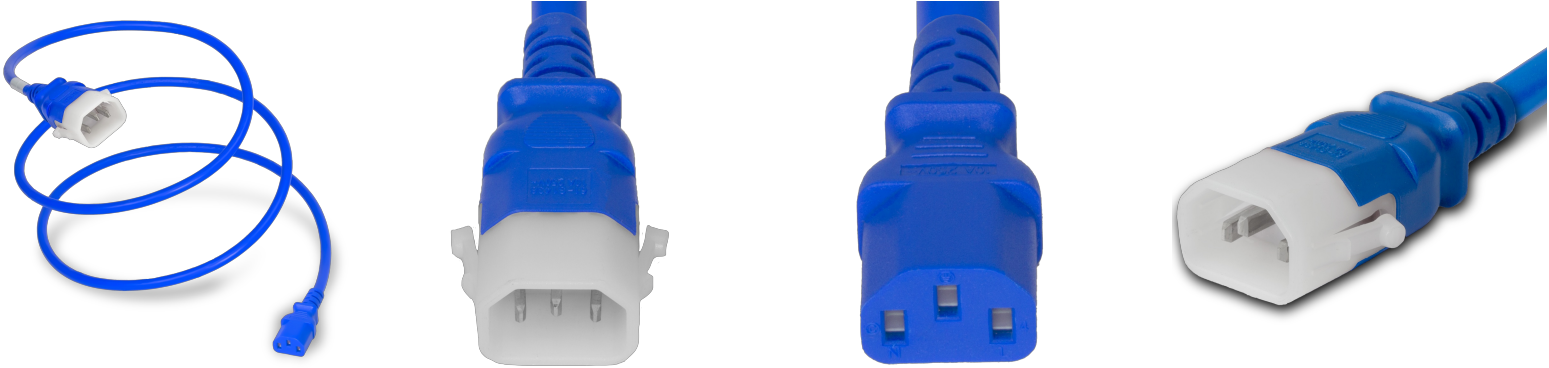

14K13-M-096-BLU

8FT Blue Secure-Lock/P-Lock IEC320 C14 Locking to IEC320 C13 15A 250V

SPECIFICATIONS

Attribute	Value
Product Weight	~0.88 lbs.
Shipping Volume	~88 in ³
Plug (Male)	IEC 60320 C14 Locking (P-Lock)
Connector (Female)	IEC 60320 C13
Cordage	14awg-3c SJT
Current (Amps)	15 Amps
Voltage (Volts)	250 volts
Color	Blue
Length	8 Feet
Approvals	UL , cUL
Certifications	RoHS , REACH

COUNTRIES OF APPLICATION

COUNTRY	RELEVANT APPROVAL	COUNTRY	RELEVANT APPROVAL
United States	UL	Mexico	UL
Canada	cUL		

United States : East

+1 860-763-2100

sales@worldcordsets.com

210 Moody Road, Enfield, CT, 06082