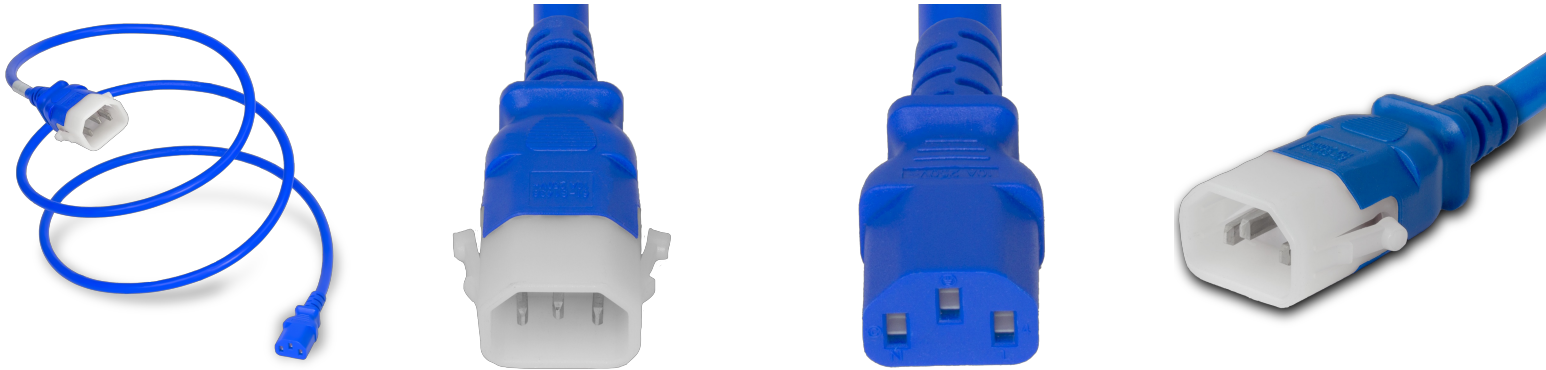

14K13-H-096-BLU

P-Lock C14 to C13, 14 AWG SJT, 15A/250V, 8FT Blue Power Cord

SPECIFICATIONS

Attribute	Value
Product Weight	~0.88 lbs.
Shipping Volume	~88 in ³
Plug (Male)	IEC 60320 C14 Locking (P-Lock)
Connector (Female)	IEC 60320 C13
Cordage	14awg-3c SJT
Current (Amps)	15 Amps
Voltage (Volts)	250 volts
Color	Blue
Length	8 Feet
Approvals	UL , cUL
Certifications	RoHS , REACH

COUNTRIES OF APPLICATION

COUNTRY	RELEVANT APPROVAL	COUNTRY	RELEVANT APPROVAL
United States	UL	Mexico	UL
Canada	cUL		

United States : East

+1 860-763-2100

sales@worldcordsets.com

210 Moody Road, Enfield, CT, 06082