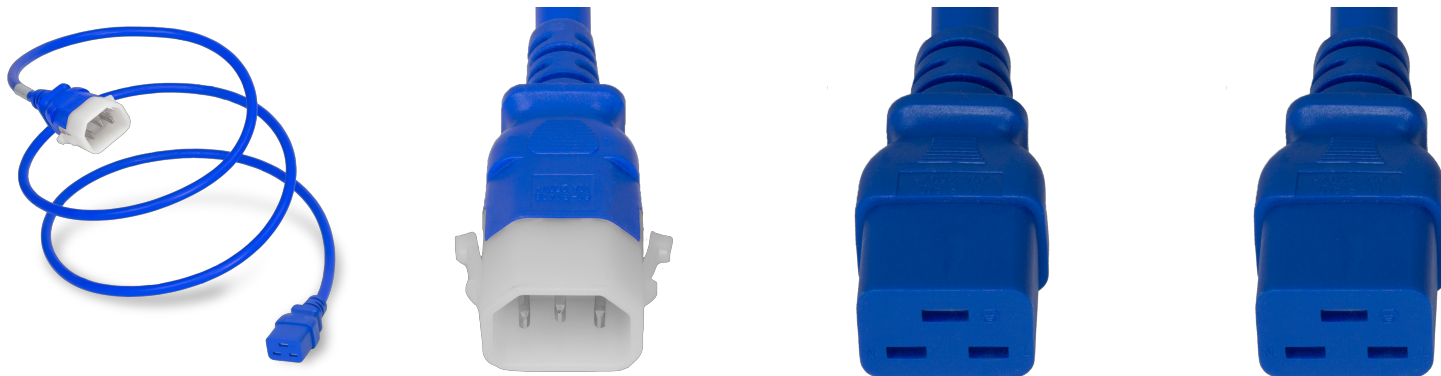

14K19-H-096-BLU

P-Lock C14 to C19, 14 AWG SJT, 15A/250V, 8FT Blue Power Cord

SPECIFICATIONS

Attribute	Value
Product Weight	~0.9 lbs.
Shipping Volume	~60 in ³
Plug (Male)	IEC 60320 C14 Locking (P-Lock)
Connector (Female)	IEC 60320 C19
Cordage	14awg-3c SJT
Length	8 Feet
Color	Blue
Current (Amps)	15 Amps
Voltage (Volts)	250 volts
Approvals	UL , cUL
Certifications	RoHS , REACH

COUNTRIES OF APPLICATION

COUNTRY	RELEVANT APPROVAL	COUNTRY	RELEVANT APPROVAL
United States	UL	Mexico	UL
Canada	cUL		

PRODUCT GRAPHIC

United States : East

+1 860-763-2100

sales@worldcordsets.com

210 Moody Road, Enfield, CT, 06082