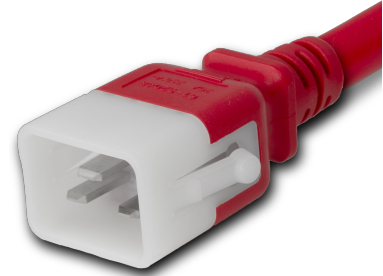

DL2019-J-072-RED

P-Lock C20 to S-Lock C19, 12 AWG SJT, 20A/250V, 6FT Red Power Cord

SPECIFICATIONS

Attribute	Value
Product Weight	~1 lbs.
Shipping Volume	~100 in ³
Length	6 Feet
Color	Red
Plug (Male)	IEC 60320 C20 Locking (P-Lock)
Connector (Female)	IEC 60320 C19 S-Lock (Universal Locking)
Current (Amps)	20 Amps
Voltage (Volts)	250 volts